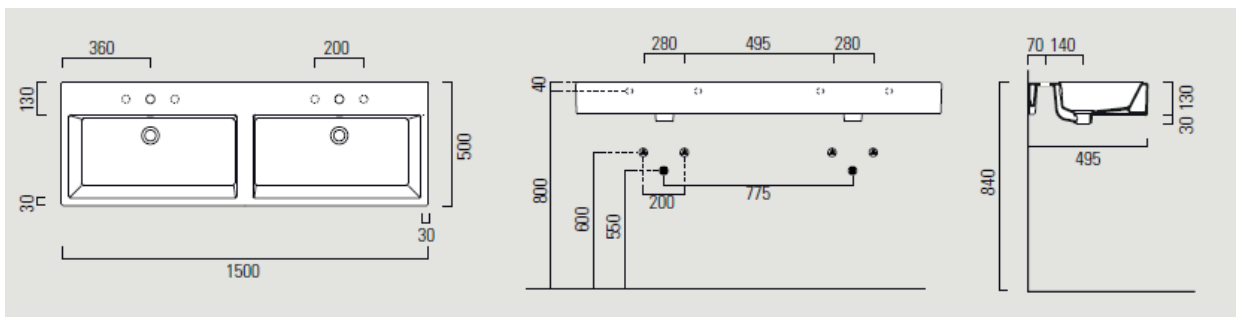

geo double basin 1500mm x 500mm

Sleek sharp lines are at the heart of our Geo range, ideal for creating contemporary and minimal bathroom schemes. Meticulously designed and manufactured in Italy, Geo's bold look and superior quality are evident throughout. Most sizes of basin can be teamed with a sleek towel rail, or a range of 1 & 2 drawer wall hung units in a range of wood and gloss finishes.

Dimensions 1500mm(w) x 500mm(p)
Material ceramic
Finish white
Tap holes nth, 1th, 3th
Overflow yes
Available with 2 optional chrome towel rails

geo double basin 1500mm x 500mm

Sleek sharp lines are at the heart of our Geo range, ideal for creating contemporary and minimal bathroom schemes. Meticulously designed and manufactured in Italy, Geo's bold look and superior quality are evident throughout. Most sizes of basin can be teamed with a sleek towel rail, or a range of 1 & 2 drawer wall hung units in a range of wood and gloss finishes.