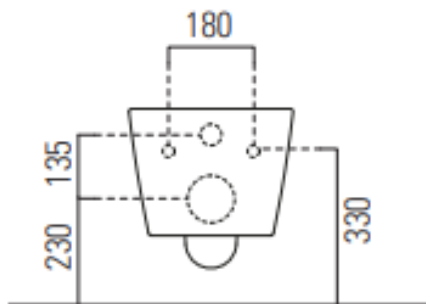

geo design compact 460mm wall hung pan with swirlflush

Sleek, sharp lines are at the heart of our Geo range, ideal for creating contemporary and minimal bathroom schemes. The swirlflush feature and special glaze coating makes the pan more hygienic, easier to clean, and improves flushing performance.

Dimensions 350mm(w) x 460mm(p) x 420mm(h)
Material ceramic with extraglaze
Finish white

geo compact 450mm wall hung pan with swirlflush

Sleek, sharp lines are at the heart of our Geo range, ideal for creating contemporary and minimal bathroom schemes. The swirlflush feature and special glaze coating makes the pan more hygienic, easier to clean, and improves flushing performance.