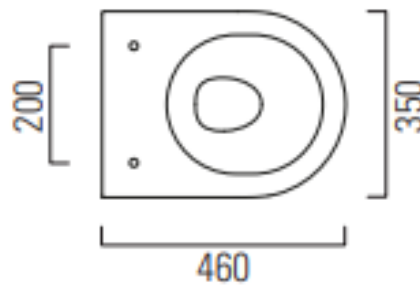

geo design compact 460mm wall hung pan with swirlflush

Sleek, sharp lines are at the heart of our Geo range, ideal for creating contemporary and minimal bathroom schemes. The swirlflush feature and special glaze coating makes the pan more hygienic, easier to clean, and improves flushing performance.

Dimensions 350mm(w) x 460mm(p) x 420mm(h)
Material ceramic with extraglaze
Finish white

geo compact 450mm wall hung pan with swirlflush

Sleek, sharp lines are at the heart of our Geo range, ideal for creating contemporary and minimal bathroom schemes. The swirlflush feature and special glaze coating makes the pan more hygienic, easier to clean, and improves flushing performance.