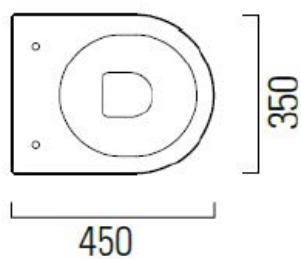

geo compact 450mm wall hung pan with slim seat

Sleek, sharp lines are at the heart of our Geo range, ideal for creating contemporary and minimal bathroom schemes. Meticulously designed and manufactured in Italy, Geo's bold look and superior quality are evident throughout.

Dimensions 350mm(w) x 450mm(p) x 420mm(h)
Material ceramic
Finish white

geo compact 450mm wall hung pan with slim seat

Sleek, sharp lines are at the heart of our Geo range, ideal for creating contemporary and minimal bathroom schemes. Meticulously designed and manufactured in Italy, Geo's bold look and superior quality are evident throughout.