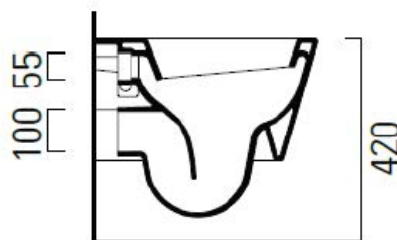

geo compact 450mm wall hung pan with slim seat

Sleek, sharp lines are at the heart of our Geo range, ideal for creating contemporary and minimal bathroom schemes. Meticulously designed and manufactured in Italy, Geo's bold look and superior quality are evident throughout.

Dimensions 350mm(w) x 450mm(p) x 420mm(h)
Material ceramic
Finish white

geo compact 450mm wall hung pan with slim seat

Sleek, sharp lines are at the heart of our Geo range, ideal for creating contemporary and minimal bathroom schemes. Meticulously designed and manufactured in Italy, Geo's bold look and superior quality are evident throughout.