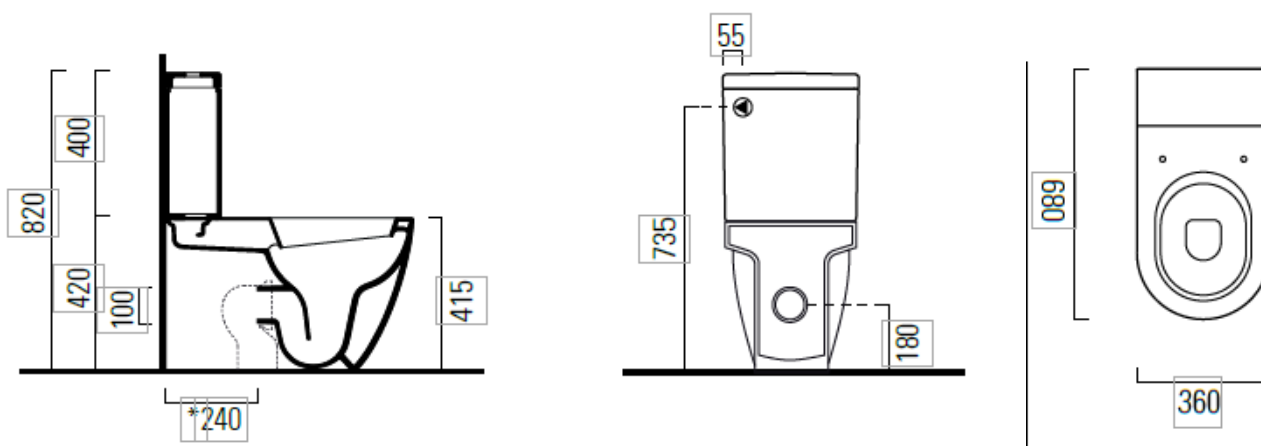

geo close coupled wc

Sleek, sharp lines are at the heart of our Geo range, ideal for creating contemporary and minimal bathroom schemes. Meticulously designed and manufactured in Italy, Geo's bold look and superior quality are evident throughout. Our close coupled WC is fully back to wall, giving you a clean, neat finish.

Dimensions	360mm(w) x 680mm(p) x 820mm(h)
Material	ceramic
Finish	white
Additional	Available with slim or standard Geo soft close seat

geo close coupled wc

Sleek, sharp lines are at the heart of our Geo range, ideal for creating contemporary and minimal bathroom schemes. Meticulously designed and manufactured in Italy, Geo's bold look and superior quality are evident throughout. Our close coupled WC is fully back to wall, giving you a clean, neat finish.