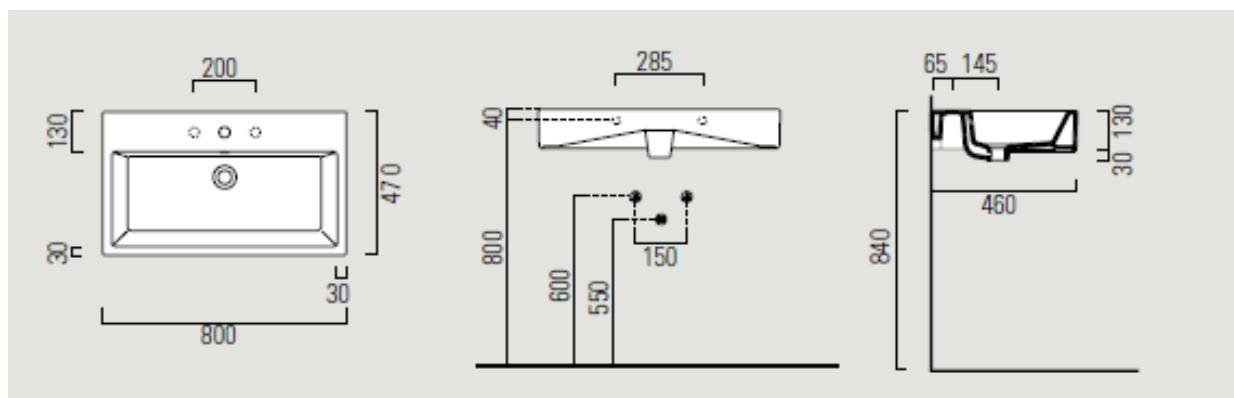

# geo basin 800mm x 470mm

---

Sleek sharp lines are at the heart of our Geo range, ideal for creating contemporary and minimal bathroom schemes. Meticulously designed and manufactured in Italy, Geo's bold look and superior quality are evident throughout. Most sizes of basins can be teamed with a sleek towel rail, or a range of 1 & 2 drawer wall hung units in a range of wood and gloss finishes.

Dimensions 800mm(w) x 470mm(p)  
Material ceramic  
Finish white  
Tap holes nth, 1th, 3th  
Overflow yes  
Available with an optional chrome towel rail