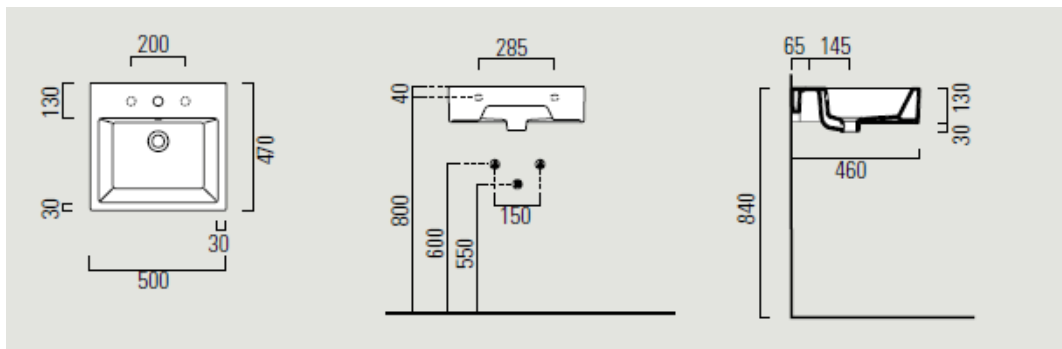

geo basin 500mm x 470mm

Sleek sharp lines are at the heart of our Geo range, ideal for creating contemporary and minimal bathroom schemes. Meticulously designed and manufactured in Italy, Geo's bold look and superior quality are evident throughout. Most sizes of basins can be teamed with a sleek towel rail, or a range of 1 & 2 drawer wall hung units in a range of wood and gloss finishes.

- Dimensions 500mm(w) x 470mm(p)
- Material ceramic
- Finish white
- Tap holes nth, 1th, 3th
- Overflow yes
- Available with an optional chrome towel rail

geo basin 500mm x 470mm

Sleek sharp lines are at the heart of our Geo range, ideal for creating contemporary and minimal bathroom schemes. Meticulously designed and manufactured in Italy, Geo's bold look and superior quality are evident throughout. Most sizes of basins can be teamed with a sleek towel rail, or a range of 1 & 2 drawer wall hung units in a range of wood and gloss finishes.