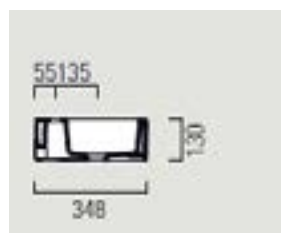

geo basin 450mm x 350mm

Sleek, sharp lines are at the heart of our Geo range, ideal for creating contemporary and minimal bathroom schemes. Meticulously designed and manufactured in Italy, Geo's bold look and superior quality are evident throughout. Most sizes of basin can be teamed with a sleek towel rail, or a range of 1 & 2 drawer wall hung units in a range of wood and gloss finishes.

Dimensions 450mm(w) x 350mm(p)
Material ceramic
Finish white
Tap holes nth, 1th
Overflow yes
Available with an optional chrome towel rail

geo basin 450mm x 350mm

Sleek, sharp lines are at the heart of our Geo range, ideal for creating contemporary and minimal bathroom schemes. Meticulously designed and manufactured in Italy, Geo's bold look and superior quality are evident throughout. Most sizes of basin can be teamed with a sleek towel rail, or a range of 1 & 2 drawer wall hung units in a range of wood and gloss finishes.