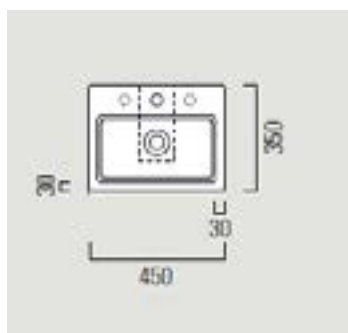

geo basin 450mm x 350mm

Sleek, sharp lines are at the heart of our Geo range, ideal for creating contemporary and minimal bathroom schemes. Meticulously designed and manufactured in Italy, Geo's bold look and superior quality are evident throughout. Most sizes of basin can be teamed with a sleek towel rail, or a range of 1 & 2 drawer wall hung units in a range of wood and gloss finishes.

Dimensions 450mm(w) x 350mm(p)
Material ceramic
Finish white
Tap holes nth, 1th
Overflow yes
Available with an optional chrome towel rail

geo basin 450mm x 350mm

Sleek, sharp lines are at the heart of our Geo range, ideal for creating contemporary and minimal bathroom schemes. Meticulously designed and manufactured in Italy, Geo's bold look and superior quality are evident throughout. Most sizes of basin can be teamed with a sleek towel rail, or a range of 1 & 2 drawer wall hung units in a range of wood and gloss finishes.