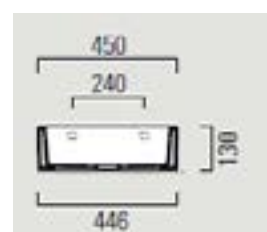

geo basin 450mm x 350mm

Sleek, sharp lines are at the heart of our Geo range, ideal for creating contemporary and minimal bathroom schemes. Meticulously designed and manufactured in Italy, Geo's bold look and superior quality are evident throughout. Most sizes of basin can be teamed with a sleek towel rail, or a range of 1 & 2 drawer wall hung units in a range of wood and gloss finishes.

Dimensions 450mm(w) x 350mm(p)
Material ceramic
Finish white
Tap holes nth, 1th
Overflow yes
Available with an optional chrome towel rail

geo basin 450mm x 350mm

Sleek, sharp lines are at the heart of our Geo range, ideal for creating contemporary and minimal bathroom schemes. Meticulously designed and manufactured in Italy, Geo's bold look and superior quality are evident throughout. Most sizes of basin can be teamed with a sleek towel rail, or a range of 1 & 2 drawer wall hung units in a range of wood and gloss finishes.