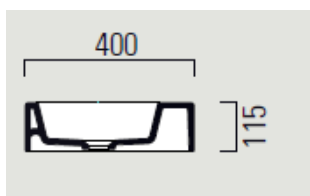

geo basin 400mm x 230mm

Sleek sharp lines are at the heart of our Geo range, ideal for creating contemporary and minimal bathroom schemes. Meticulously designed and manufactured in Italy, Geo's bold look and superior quality are evident throughout. Most sizes of basins can be teamed with a sleek towel rail, or a range of 1 & 2 drawer wall hung units in a range of wood and gloss finishes.

Dimensions	400mm(w) x 230mm(p)
Material	ceramic
Finish	white
Tap holes	nth, 1th -right hand/left hand
Overflow	no

geo basin 400mm x 230mm

Sleek sharp lines are at the heart of our Geo range, ideal for creating contemporary and minimal bathroom schemes. Meticulously designed and manufactured in Italy, Geo's bold look and superior quality are evident throughout. Most sizes of basins can be teamed with a sleek towel rail, or a range of 1 & 2 drawer wall hung units in a range of wood and gloss finishes.