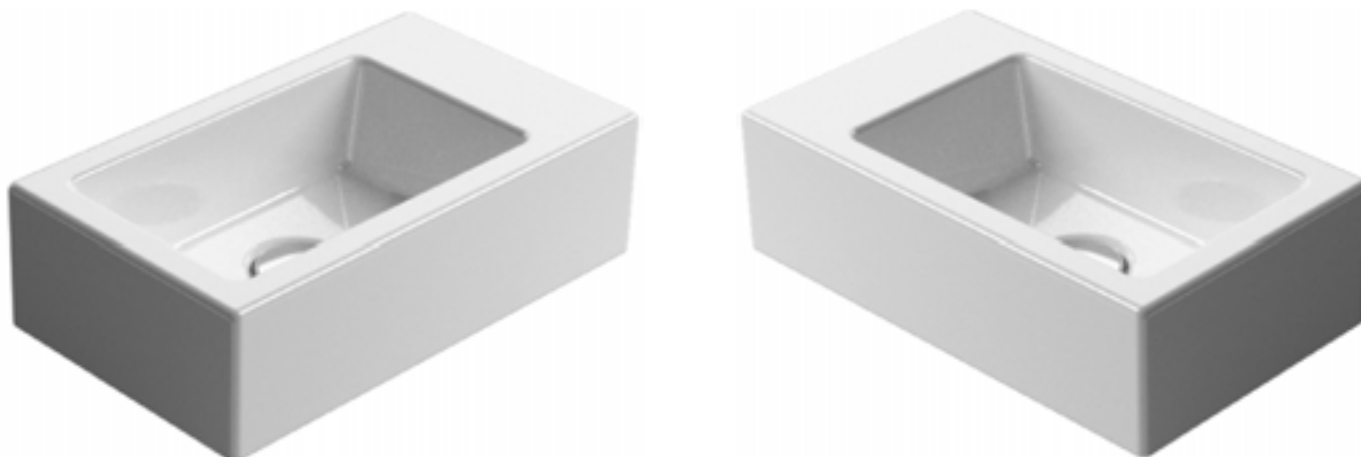

geo basin 400mm x 230mm

Sleek sharp lines are at the heart of our Geo range, ideal for creating contemporary and minimal bathroom schemes. Meticulously designed and manufactured in Italy, Geo's bold look and superior quality are evident throughout. Most sizes of basins can be teamed with a sleek towel rail, or a range of 1 & 2 drawer wall hung units in a range of wood and gloss finishes.

Dimensions	400mm(w) x 230mm(p)
Material	ceramic
Finish	white
Tap holes	nth, 1th -right hand/left hand
Overflow	no

geo basin 400mm x 230mm

Sleek sharp lines are at the heart of our Geo range, ideal for creating contemporary and minimal bathroom schemes. Meticulously designed and manufactured in Italy, Geo's bold look and superior quality are evident throughout. Most sizes of basins can be teamed with a sleek towel rail, or a range of 1 & 2 drawer wall hung units in a range of wood and gloss finishes.