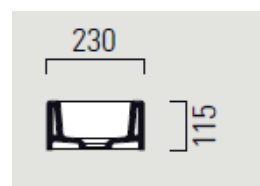

geo basin 400mm x 230mm

Sleek sharp lines are at the heart of our Geo range, ideal for creating contemporary and minimal bathroom schemes. Meticulously designed and manufactured in Italy, Geo's bold look and superior quality are evident throughout. Most sizes of basins can be teamed with a sleek towel rail, or a range of 1 & 2 drawer wall hung units in a range of wood and gloss finishes.

Dimensions	400mm(w) x 230mm(p)
Material	ceramic
Finish	white
Tap holes	nth, 1th -right hand/left hand
Overflow	no

geo basin 400mm x 230mm

Sleek sharp lines are at the heart of our Geo range, ideal for creating contemporary and minimal bathroom schemes. Meticulously designed and manufactured in Italy, Geo's bold look and superior quality are evident throughout. Most sizes of basins can be teamed with a sleek towel rail, or a range of 1 & 2 drawer wall hung units in a range of wood and gloss finishes.