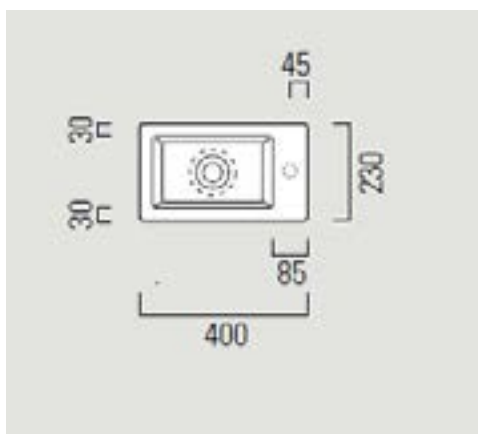

geo basin 400mm x 230mm

Sleek sharp lines are at the heart of our Geo range, ideal for creating contemporary and minimal bathroom schemes. Meticulously designed and manufactured in Italy, Geo's bold look and superior quality are evident throughout. Most sizes of basins can be teamed with a sleek towel rail, or a range of 1 & 2 drawer wall hung units in a range of wood and gloss finishes.

Dimensions	400mm(w) x 230mm(p)
Material	ceramic
Finish	white
Tap holes	nth, 1th -right hand/left hand
Overflow	no

geo basin 400mm x 230mm

Sleek sharp lines are at the heart of our Geo range, ideal for creating contemporary and minimal bathroom schemes. Meticulously designed and manufactured in Italy, Geo's bold look and superior quality are evident throughout. Most sizes of basins can be teamed with a sleek towel rail, or a range of 1 & 2 drawer wall hung units in a range of wood and gloss finishes.