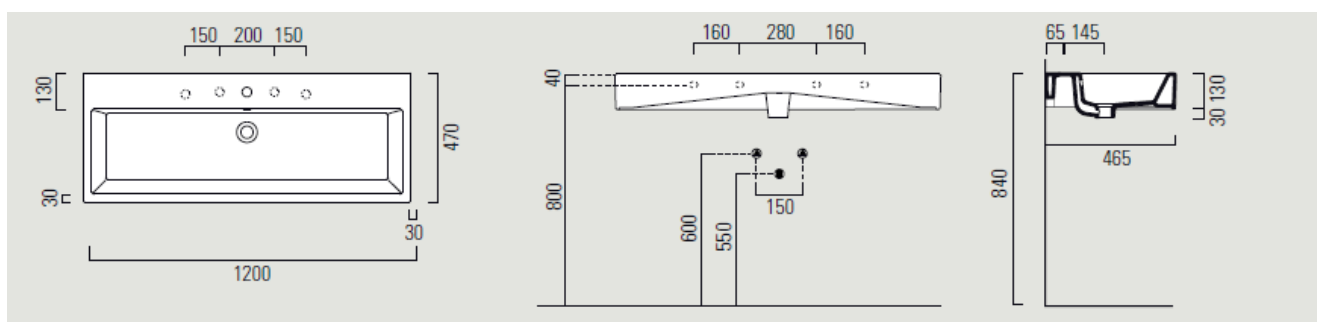

geo basin 1200mm x 470mm

Sleek sharp lines are at the heart of our Geo range, ideal for creating contemporary and minimal bathroom schemes. Meticulously designed and manufactured in Italy, Geo's bold look and superior quality are evident throughout. Most sizes of basins can be teamed with a sleek towel rail, or a range of 1 & 2 drawer wall hung units in a range of wood and gloss finishes.

Dimensions 1200mm(w) x 470mm(p)
Material ceramic
Finish white
Tap holes nth, 1th, 3th
Overflow yes
Available with an optional chrome towel rail

geo basin 1200mm x 470mm

Sleek sharp lines are at the heart of our Geo range, ideal for creating contemporary and minimal bathroom schemes. Meticulously designed and manufactured in Italy, Geo's bold look and superior quality are evident throughout. Most sizes of basins can be teamed with a sleek towel rail, or a range of 1 & 2 drawer wall hung units in a range of wood and gloss finishes.