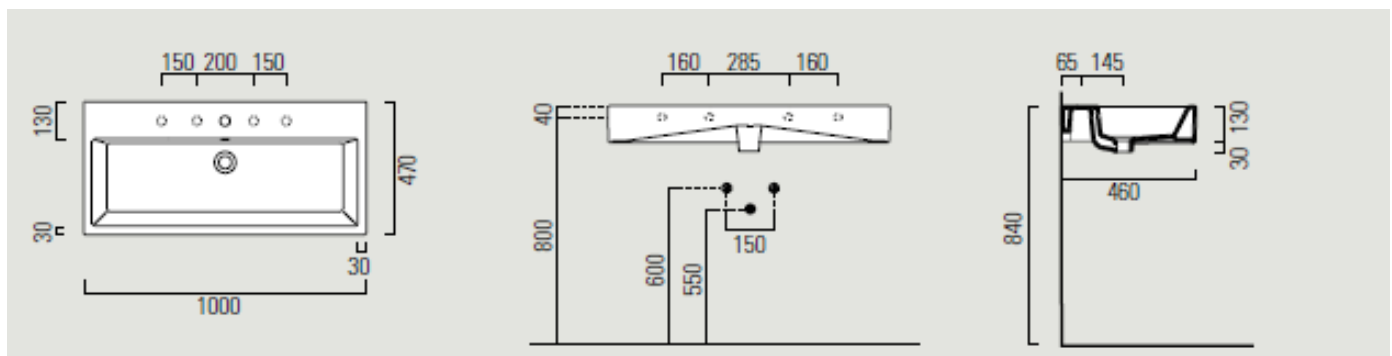

# geo basin 1000mm x 470mm

---

Sleek, sharp lines are at the heart of our Geo range, ideal for creating contemporary and minimal bathroom schemes. Meticulously designed and manufactured in Italy, Geo's bold look and superior quality are evident throughout. Most sizes of basin can be teamed with a sleek towel rail, or a range of 1 & 2 drawer wall hung units in a range of wood and gloss finishes.

Dimensions 1000mm(w) x 470mm(p)  
Material ceramic  
Finish white  
Tap holes nth, 1th, 3th  
Overflow yes  
Available with an optional chrome towel rail