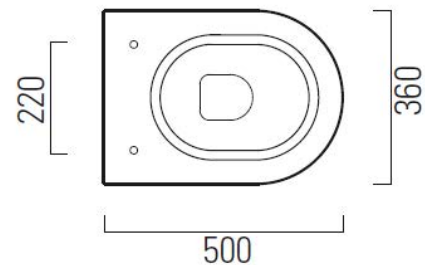

Dimensions	360mm(w) x 500mm(p) x 415mm(h)
Material	ceramic
Finish	white
Additional	Available with slim or standard soft close seat

geo back to wall pan

Sleek, sharp lines are at the heart of our Geo range, ideal for creating contemporary and minimal bathroom schemes. Meticulously designed and manufactured in Italy, Geo's bold look and superior quality are evident throughout.