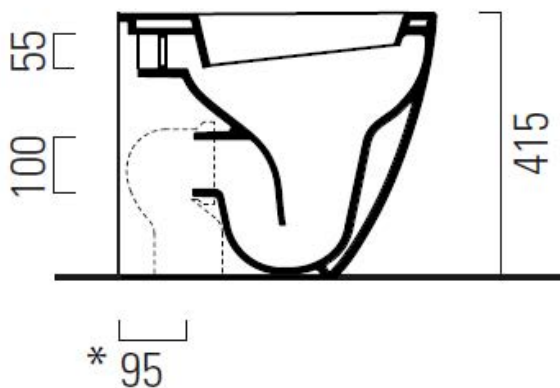

geo back to wall pan

Sleek, sharp lines are at the heart of our Geo range, ideal for creating contemporary and minimal bathroom schemes. Meticulously designed and manufactured in Italy, Geo's bold look and superior quality are evident throughout.

Dimensions	360mm(w) x 500mm(p) x 415mm(h)
Material	ceramic
Finish	white
Additional	Available with slim or standard soft close seat

geo back to wall pan

Sleek, sharp lines are at the heart of our Geo range, ideal for creating contemporary and minimal bathroom schemes. Meticulously designed and manufactured in Italy, Geo's bold look and superior quality are evident throughout.