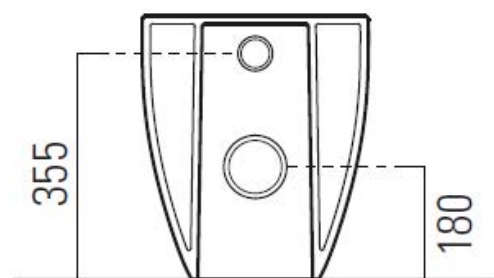

geo back to wall pan

Sleek, sharp lines are at the heart of our Geo range, ideal for creating contemporary and minimal bathroom schemes. Meticulously designed and manufactured in Italy, Geo's bold look and superior quality are evident throughout.

Dimensions	360mm(w) x 500mm(p) x 415mm(h)
Material	ceramic
Finish	white
Additional	Available with slim or standard soft close seat

geo back to wall pan

Sleek, sharp lines are at the heart of our Geo range, ideal for creating contemporary and minimal bathroom schemes. Meticulously designed and manufactured in Italy, Geo's bold look and superior quality are evident throughout.