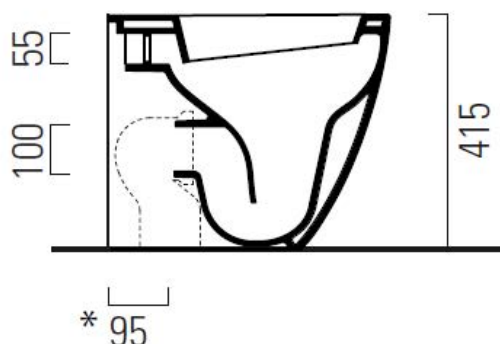

geo design back to wall pan with swirlflush

Sleek, sharp lines are at the heart of our Geo range, ideal for creating contemporary and minimal bathroom schemes. The swirlflush feature and special glaze coating makes the pan more hygienic, easier to clean, and improves flushing performance.

Dimensions	360mm(w) x 500mm(p) x 415mm(h)
Material	ceramic with extra glaze
Finish	white, matt white, other colours upon request
Additional	available with slimline or standard soft close seat