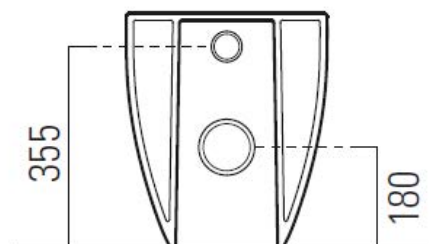

geo design back to wall pan with swirlflush

Sleek, sharp lines are at the heart of our Geo range, ideal for creating contemporary and minimal bathroom schemes. The swirlflush feature and special glaze coating makes the pan more hygienic, easier to clean, and improves flushing performance.

Dimensions	360mm(w) x 500mm(p) x 415mm(h)
Material	ceramic with extra glaze
Finish	white, matt white, other colours upon request
Additional	available with slimline or standard soft close seat