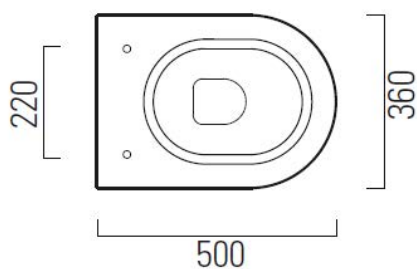

geo design back to wall pan with swirlflush

Sleek, sharp lines are at the heart of our Geo range, ideal for creating contemporary and minimal bathroom schemes. The swirlflush feature and special glaze coating makes the pan more hygienic, easier to clean, and improves flushing performance.

Dimensions	360mm(w) x 500mm(p) x 415mm(h)
Material	ceramic with extra glaze
Finish	white, matt white, other colours upon request
Additional	available with slimline or standard soft close seat