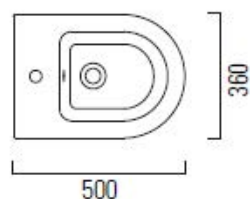

Dimensions 360mm(w) x 500mm(p) x 415mm(h)
Material ceramic
Finish white

geo back to wall bidet

Sleek, sharp lines are at the heart of our Geo range, ideal for creating contemporary and minimal bathroom schemes. Meticulously designed and manufactured in Italy, Geo's bold look and superior quality are evident throughout.