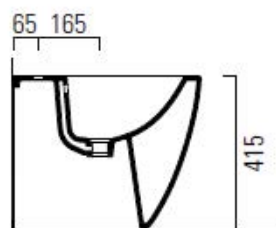

Dimensions 360mm(w) x 500mm(p) x 415mm(h)
Material ceramic
Finish white

geo back to wall bidet

Sleek, sharp lines are at the heart of our Geo range, ideal for creating contemporary and minimal bathroom schemes. Meticulously designed and manufactured in Italy, Geo's bold look and superior quality are evident throughout.