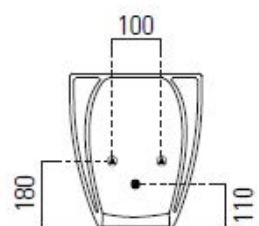

Dimensions 360mm(w) x 500mm(p) x 415mm(h)
Material ceramic
Finish white

geo back to wall bidet

Sleek, sharp lines are at the heart of our Geo range, ideal for creating contemporary and minimal bathroom schemes. Meticulously designed and manufactured in Italy, Geo's bold look and superior quality are evident throughout.