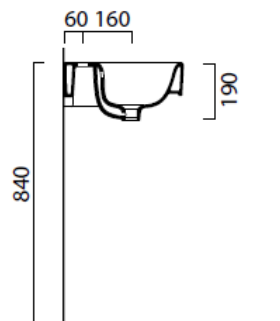

# dune

basin 700mm x 400mm

Dune offers a chic modern design, accentuated by its fine sloping lines. With a projection of just 400mm, the Dune 700mm basin is a practical solution for cloakrooms or small spaces, whilst retaining an elegant design.

Dimensions	700mm(w) x 400mm(p)
Material	ceramic
Finish	white
Tap holes	nth, 1th, 3th
Overflow	yes

# dune

basin 700mm x 400mm

---

Dune offers a chic modern design, accentuated by its fine sloping lines. With a projection of just 400mm, the Dune 700mm basin is a practical solution for cloakrooms or small spaces, whilst retaining an elegant design.