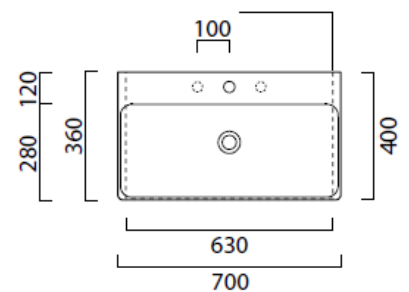

# dune

basin 700mm x 400mm

Dune offers a chic modern design, accentuated by its fine sloping lines. With a projection of just 400mm, the Dune 700mm basin is a practical solution for cloakrooms or small spaces, whilst retaining an elegant design.

Dimensions	700mm(w) x 400mm(p)
Material	ceramic
Finish	white
Tap holes	nth, 1th, 3th
Overflow	yes

# dune

basin 700mm x 400mm

---

Dune offers a chic modern design, accentuated by its fine sloping lines. With a projection of just 400mm, the Dune 700mm basin is a practical solution for cloakrooms or small spaces, whilst retaining an elegant design.