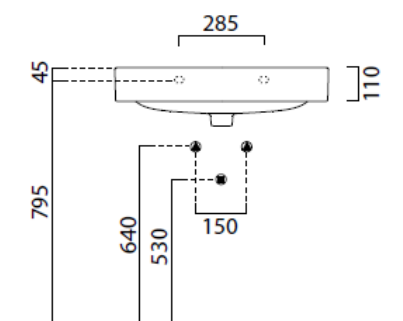

# dune

basin 700mm x 400mm

Dune offers a chic modern design, accentuated by its fine sloping lines. With a projection of just 400mm, the Dune 700mm basin is a practical solution for cloakrooms or small spaces, whilst retaining an elegant design.

Dimensions	700mm(w) x 400mm(p)
Material	ceramic
Finish	white
Tap holes	nth, 1th, 3th
Overflow	yes

# dune

basin 700mm x 400mm

---

Dune offers a chic modern design, accentuated by its fine sloping lines. With a projection of just 400mm, the Dune 700mm basin is a practical solution for cloakrooms or small spaces, whilst retaining an elegant design.