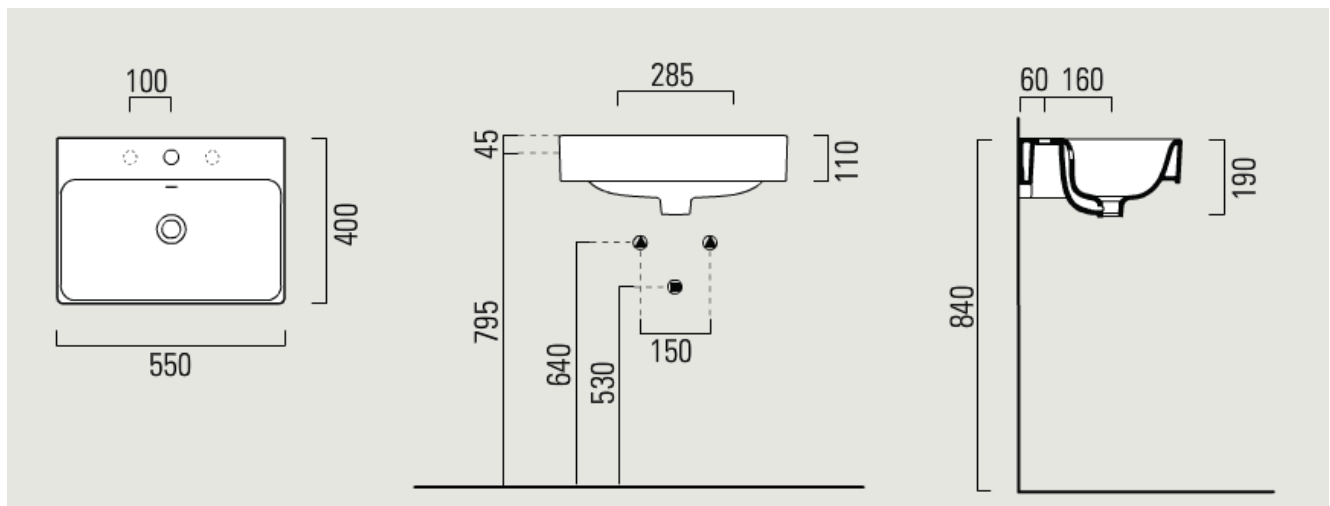

dune

basin 550mm x 400mm

Dune offers a chic modern design, accentuated by its fine sloping lines. With a projection of just 400mm, the Dune 550mm basin is a practical solution for cloakrooms or small spaces, whilst retaining an elegant design.

Dimensions	550mm(w) x 400mm(p)
Material	ceramic
Finish	white
Tap holes	nth, 1th, 3th
Overflow	yes

dune

basin 550mm x 400mm

Dune offers a chic modern design, accentuated by its fine slopping lines. With a projection of just 400mm, the Dune 550mm basin is a practical solution for cloakrooms or small spaces, whilst retaining an elegant design.