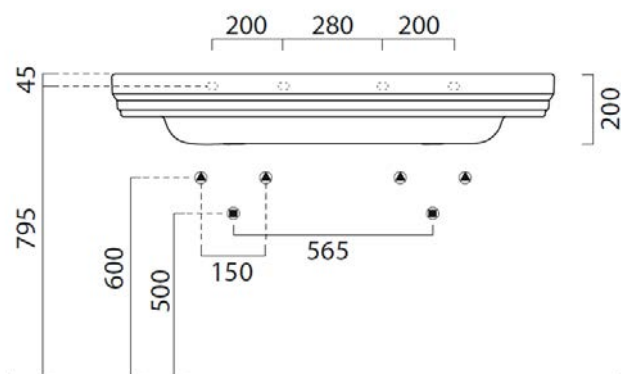

# carlton 2 double basin 1250mm x 540mm

Carlton 2 recreates the elegant style of the Edwardian period, whilst providing everyday practicality and durability. The basin is available wall hung, or with our Deluxe basin stand.

Dimensions	1250mm(w) x 540mm(p)
Material	ceramic
Finish	white
Tap holes	nth, 3th
Overflow	yes

**Aston Matthews** For contact information and branch addresses please visit [www.astonmatthews.co.uk](http://www.astonmatthews.co.uk)

specifications / dimensions subject to manufacturing tolerances