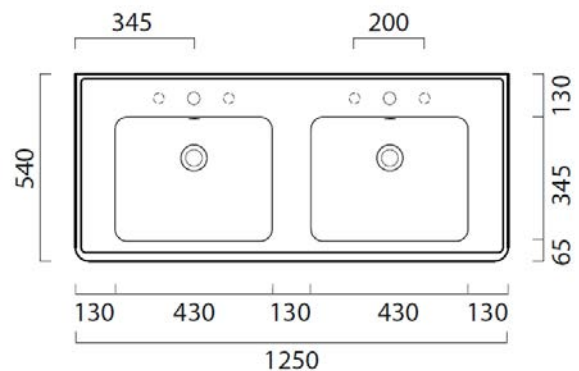

# carlton 2 double basin 1250mm x 540mm

Carlton 2 recreates the elegant style of the Edwardian period, whilst providing everyday practicality and durability. The basin is available wall hung, or with our Deluxe basin stand.

Dimensions	1250mm(w) x 540mm(p)
Material	ceramic
Finish	white
Tap holes	nth, 3th
Overflow	yes

**Aston Matthews** For contact information and branch addresses please visit [www.astonmatthews.co.uk](http://www.astonmatthews.co.uk)

specifications / dimensions subject to manufacturing tolerances