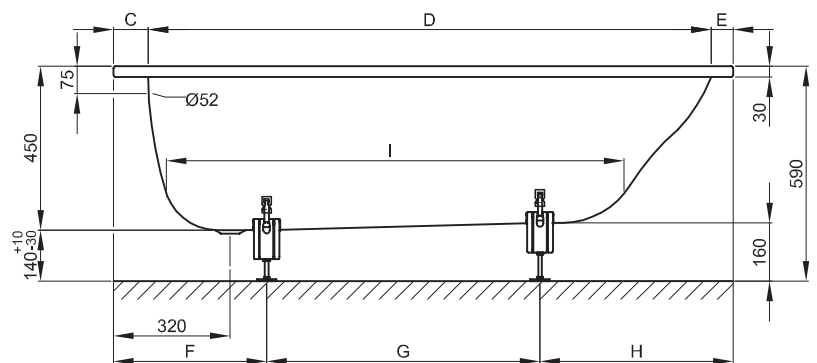

tradition inset steel bath

Manufactured from high grade titanium steel, our Tradition inset bath is superior in both quality and design. A simple everyday bath, perfect for showering, supplied with a 30 year guarantee for peace of mind.

Material enamelled steel
 Finish white
 Tap holes nth, 2th
 Guarantee 30 years

dimension	A	B	C	D	E	F	G	H	I	K	L	N	O	Volume
170 x 75 x 45 cm	1700	750	95	1535	70	420	690	590	1260	470	500	70	740	139 litre
180 x 70 x 45 cm	1800	700	100	1635	65	460	730	610	1360	420	450	70	790	140 litre
180 x 75 x 45 cm	1800	750	100	1635	65	460	730	610	1360	420	450	95	790	140 litre
180 x 80 x 45 cm	1800	800	100	1635	65	430	790	580	1360	510	520	65	790	150 litre