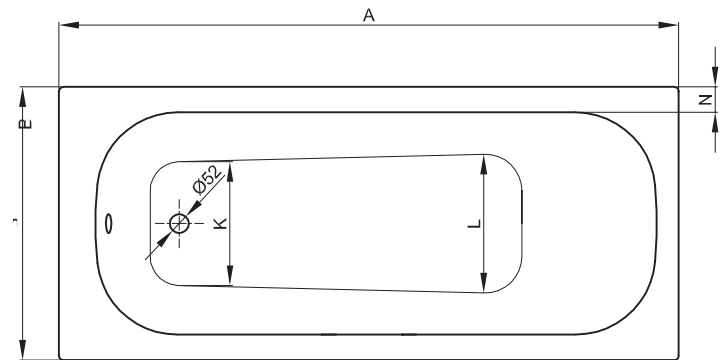

tradition inset steel bath

Manufactured from high grade titanium steel, our Tradition inset bath is superior in both quality and design. A simple everyday bath, perfect for showering, supplied with a 30 year guarantee for peace of mind.

Material enamelled steel
 Finish white
 Tap holes nth, 2th
 Guarantee 30 years

dimension	A	B	C	D	E	F	G	H	I	K	L	N	O	Volume
170 x 75 x 45 cm	1700	750	95	1535	70	420	690	590	1260	470	500	70	740	139 litre
180 x 70 x 45 cm	1800	700	100	1635	65	460	730	610	1360	420	450	70	790	140 litre
180 x 75 x 45 cm	1800	750	100	1635	65	460	730	610	1360	420	450	95	790	140 litre
180 x 80 x 45 cm	1800	800	100	1635	65	430	790	580	1360	510	520	65	790	150 litre