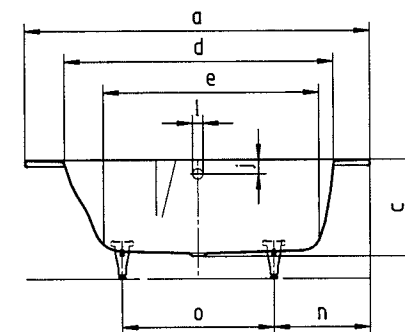

# superdeep inset steel bath

Manufactured from high grade steel, the Superdeep bath is superior in both quality and design. Designed to be over mounted, Superdeep has a striking hexagonal design to create a contemporary look, with the added comfort of an oval interior. Complete with a 30 year guarantee for peace of mind.

# superdeep inset steel bath

Manufactured from high grade titanium steel, the Domino oval bath is superior in both quality and design. Designed to be over mounted, Superdeep has a striking hexagonal design to create a contemporary look, with the added comfort of an oval interior. Complete with a 30 year guarantee for peace of mind.

Material	enamelled steel
Finish	white
Guarantee	30 years

<b>Model No.</b>		<b>660</b>
External length	a	1700 mm
External width	b	1000 mm
Depth	c	470 mm
Internal length (top)	d	1325 mm
<b>Internal length (bottom)</b>	<b>e</b>	<b>1050 mm</b>
Internal width (top)	f <sub>1</sub> ; f <sub>2</sub>	750; 850 mm
Internal width (bottom)	g	550 mm
Height with feet	h	591-651 mm
Height of rim	i	32 mm
Distance top edge to centre of overflow hole	j	70 mm
Distance bath edge to centre of drain hole	k	850 mm
Diameter of overflow hole	l	52 mm
Diameter of drain hole	m	52 mm
Distance foot end of bath edge to centre of foot	n	544 mm
Distance between the feet	o	612 mm
Max. width of feet	p	515 mm
Width of rim (diagonal; lengthwise)	s <sub>1</sub> ; s <sub>2</sub>	55; 120 mm
Distance between centre holes	u	373 mm
Installation dimension	w	1360 mm
Side length	x	1215 mm
Oblique	y	490 mm
Side length	z <sub>1</sub> ; z <sub>2</sub>	720; 707 mm
Water volume** in litres		150
Weight of the enamelled bath in kg		48
Anti-slip		Ø 435 mm
Full anti-slip		- mm