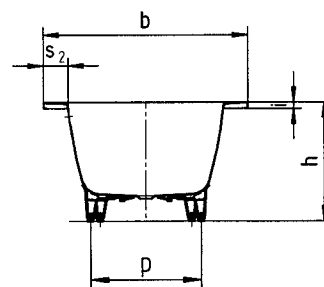

# superdeep inset steel bath

Manufactured from high grade steel, the Superdeep bath is superior in both quality and design. Designed to be over mounted, Superdeep has a striking hexagonal design to create a contemporary look, with the added comfort of an oval interior. Complete with a 30 year guarantee for peace of mind.

# superdeep inset steel bath

Manufactured from high grade titanium steel, the Domino oval bath is superior in both quality and design. Designed to be over mounted, Superdeep has a striking hexagonal design to create a contemporary look, with the added comfort of an oval interior. Complete with a 30 year guarantee for peace of mind.

Material	enamelled steel
Finish	white
Guarantee	30 years

<b>Model No.</b>		<b>660</b>
External length	a	1700 mm
External width	b	1000 mm
Depth	c	470 mm
Internal length (top)	d	1325 mm
<b>Internal length (bottom)</b>	<b>e</b>	<b>1050 mm</b>
Internal width (top)	f <sub>1</sub> ; f <sub>2</sub>	750; 850 mm
Internal width (bottom)	g	550 mm
Height with feet	h	591-651 mm
Height of rim	i	32 mm
Distance top edge to centre of overflow hole	j	70 mm
Distance bath edge to centre of drain hole	k	850 mm
Diameter of overflow hole	l	52 mm
Diameter of drain hole	m	52 mm
Distance foot end of bath edge to centre of foot	n	544 mm
Distance between the feet	o	612 mm
Max. width of feet	p	515 mm
Width of rim (diagonal; lengthwise)	s <sub>1</sub> ; s <sub>2</sub>	55; 120 mm
Distance between centre holes	u	373 mm
Installation dimension	w	1360 mm
Side length	x	1215 mm
Oblique	y	490 mm
Side length	z <sub>1</sub> ; z <sub>2</sub>	720; 707 mm
Water volume** in litres		150
Weight of the enamelled bath in kg		48
Anti-slip		Ø 435 mm
Full anti-slip		- mm