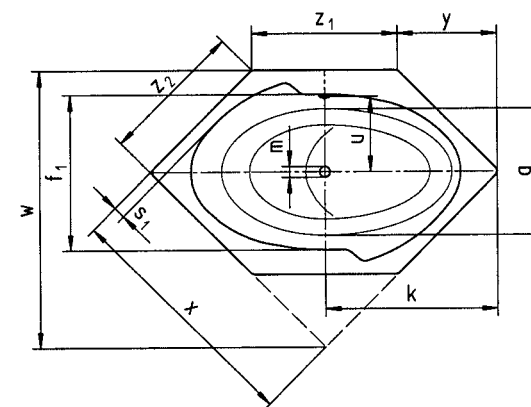

# superdeep inset steel bath

Manufactured from high grade steel, the Superdeep bath is superior in both quality and design. Designed to be over mounted, Superdeep has a striking hexagonal design to create a contemporary look, with the added comfort of an oval interior. Complete with a 30 year guarantee for peace of mind.

# superdeep inset steel bath

Manufactured from high grade titanium steel, the Domino oval bath is superior in both quality and design. Designed to be over mounted, Superdeep has a striking hexagonal design to create a contemporary look, with the added comfort of an oval interior. Complete with a 30 year guarantee for peace of mind.

Material	enamelled steel
Finish	white
Guarantee	30 years

<b>Model No.</b>		<b>660</b>
External length	a	1700 mm
External width	b	1000 mm
Depth	c	470 mm
Internal length (top)	d	1325 mm
<b>Internal length (bottom)</b>	<b>e</b>	<b>1050 mm</b>
Internal width (top)	f <sub>1</sub> ; f <sub>2</sub>	750; 850 mm
Internal width (bottom)	g	550 mm
Height with feet	h	591-651 mm
Height of rim	i	32 mm
Distance top edge to centre of overflow hole	j	70 mm
Distance bath edge to centre of drain hole	k	850 mm
Diameter of overflow hole	l	52 mm
Diameter of drain hole	m	52 mm
Distance foot end of bath edge to centre of foot	n	544 mm
Distance between the feet	o	612 mm
Max. width of feet	p	515 mm
Width of rim (diagonal; lengthwise)	s <sub>1</sub> ; s <sub>2</sub>	55; 120 mm
Distance between centre holes	u	373 mm
Installation dimension	w	1360 mm
Side length	x	1215 mm
Oblique	y	490 mm
Side length	z <sub>1</sub> ; z <sub>2</sub>	720; 707 mm
Water volume** in litres		150
Weight of the enamelled bath in kg		48
Anti-slip		Ø 435 mm
Full anti-slip		- mm