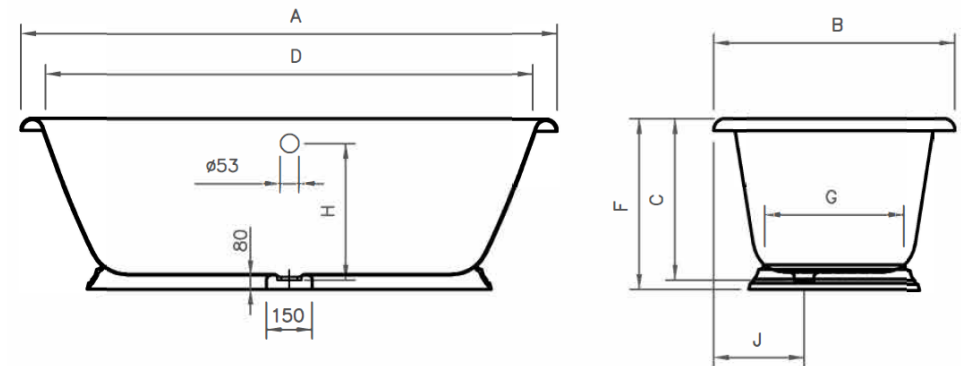

sorento freestanding cast iron bath

The epitome of luxury, a freestanding bath is a perfect centre point in any bathroom, and a must for a truly period feel. As the leading supplier of cast iron baths in Britain, Aston Matthews knows this better than anyone. Supplied primed ready for finishing in any paint colour, our cast iron baths can also be married with modern taps to create a truly unique look. The bath trap runs under the floor.

DIMENSIONS IN MILLIMETERS												
REF.	A	B	C	D	E	F	G	H	J	VOL.	PESO	
1540	1540	780	470	1410	630	520	430	385	290	170L	150KG	
1780	1800	780	545	1665	640	620	440	470	280	240L	175KG	

Rim detail of the brim