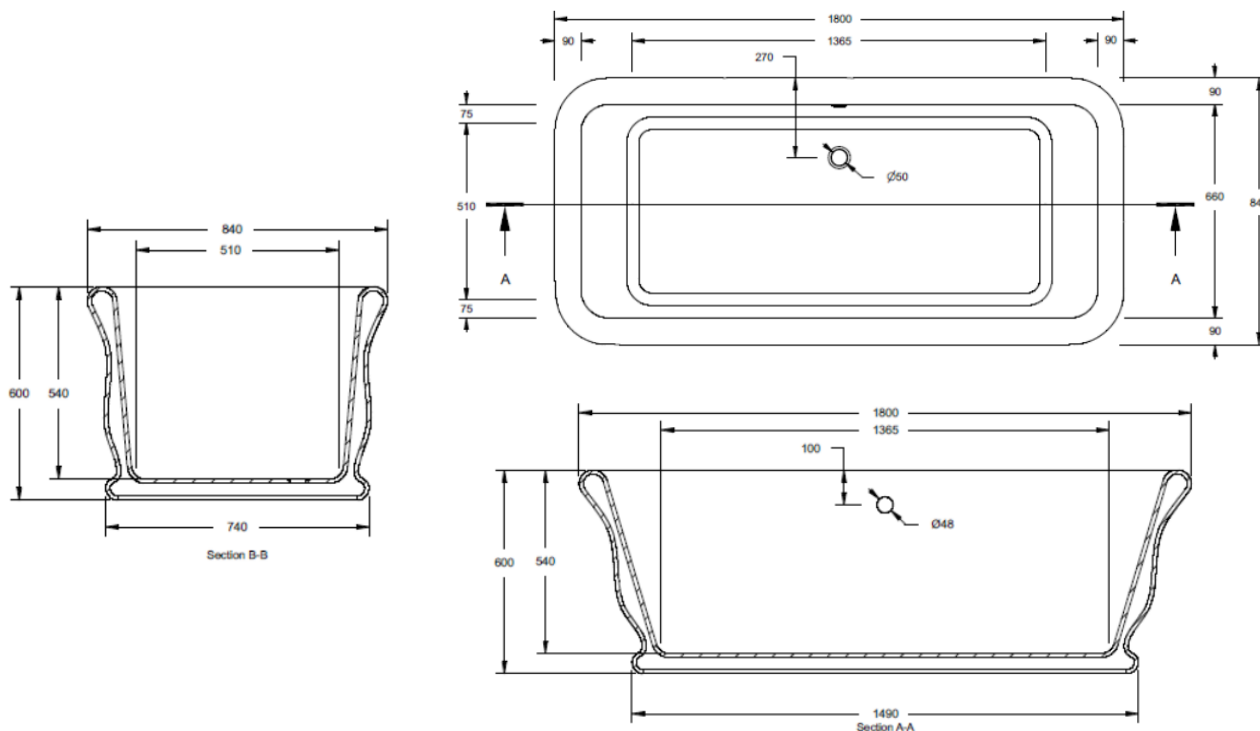

senator 1800x850 freestanding solid surface bath

Senator is a beautiful replica of the traditional fireclay baths, made from cyan solid surface material using modern techniques. It has been designed to retain heat and to replicate the look and feel of the traditional baths.

dimensions	1800 x 850 x 600mm
material	cyan
colour	polished white
overflow	yes
capacity	190 l
weight	130 kg

Aston Matthews For contact information and branch addresses please visit www.astonmatthews.co.uk

specifications / dimensions subject to manufacturing tolerances