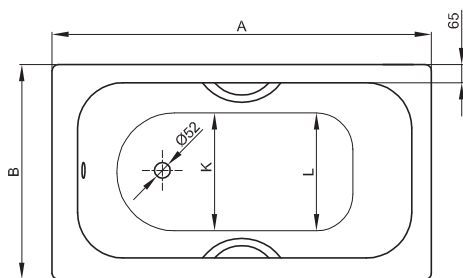

mini inset steel bath

Manufactured from high grade titanium steel, our Mini inset bath is superior in both quality and design. Available in five compact sizes, Mini is perfect for very small rooms. Complete with a 30 year guarantee for peace of mind.

Material enamelled steel
 Finish white
 Tap holes nth, 2th
 Guarantee 30 years

dimension	A	B	C	D	E	F	G	H	I	K	L	U	V	volume**
108 x 73 x 38 cm	1080	730	65	955	60	380	360	340	865	485	485	380	520	43 litre
118 x 73 x 38 cm	1180	730	85	1030	65	370	460	350	945	525	510	380	520	52 litre
120 x 70 x 39 cm	1200	700	85	1050	65	360	455	385	920	500	485	390	530	57 litre
124 x 70 x 42 cm	1240	700	70	1105	65	390	420	430	925	475	475	420	560	73 litre
130 x 70 x 39 cm	1300	700	85	1150	65	400	480	420	995	495	495	390	530	85 litre