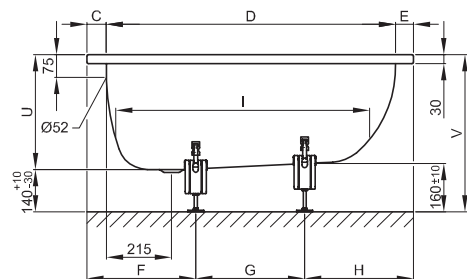

mini inset steel bath

Manufactured from high grade titanium steel, our Mini inset bath is superior in both quality and design. Available in five compact sizes, Mini is perfect for very small rooms. Complete with a 30 year guarantee for peace of mind.

Material enamelled steel
 Finish white
 Tap holes nth, 2th
 Guarantee 30 years

dimension	A	B	C	D	E	F	G	H	I	K	L	U	V	volume**
108 x 73 x 38 cm	1080	730	65	955	60	380	360	340	865	485	485	380	520	43 litre
118 x 73 x 38 cm	1180	730	85	1030	65	370	460	350	945	525	510	380	520	52 litre
120 x 70 x 39 cm	1200	700	85	1050	65	360	455	385	920	500	485	390	530	57 litre
124 x 70 x 42 cm	1240	700	70	1105	65	390	420	430	925	475	475	420	560	73 litre
130 x 70 x 39 cm	1300	700	85	1150	65	400	480	420	995	495	495	390	530	85 litre