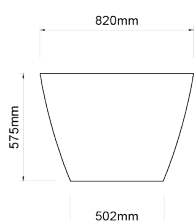

Iomah 1590mm x 820mm freestanding bath

This freestanding bath will make a statement in any bathroom. Ergonomically designed ideal for soaking and compact enough for smaller bathrooms. The composite material, rich in organic & volcanic compounds, is hard wearing, hygienic and has excellent thermal properties allowing the bath water to stay warmer for longer.

Dimensions	1590(l)mm x 820(w)mm x 575mm(h)
Material	composite
Finishes	matt white
Tap holes	nth
Overflow	no
Weight	71kg
Capacity	360L

Bath weight 71 kilos (approx)
Dimensions
L 1590 x W 820 x H 575