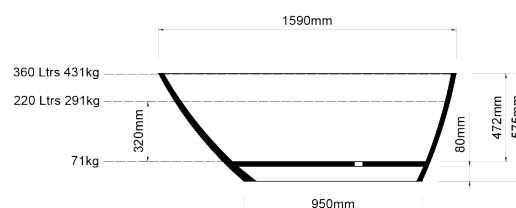

Iomah 1590mm x 820mm freestanding bath

This freestanding bath will make a statement in any bathroom. Ergonomically designed ideal for soaking and compact enough for smaller bathrooms. The composite material, rich in organic & volcanic compounds, is hard wearing, hygienic and has excellent thermal properties allowing the bath water to stay warmer for longer.

Dimensions	1590(l)mm x 820(w)mm x 575mm(h)
Material	composite
Finishes	matt white
Tap holes	nth
Overflow	no
Weight	71kg
Capacity	360L

Bath weight 71 kilos (approx)
Dimensions
L 1590 x W 820 x H 575