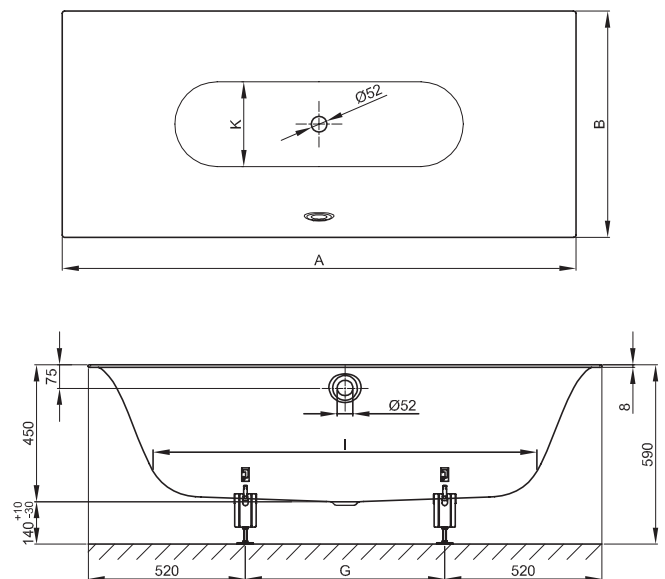

lennox inset steel bath

Manufactured from high grade titanium steel, our Lennox inset bath is superior in both quality and design. A beautifully tactic bath, with soft curing lines, Lennox makes a perfect focal point in any bathroom scheme. Complete with a 30 year guarantee for peace of mind.

Material enamelled steel
 Finish white
 Tap holes nth
 Guarantee 30 years

dimension	A	B	G	I	K	Volume
170 x 75 x 45 cm	1700	750	660	1270	507	156 litre
180 x 80 x 45 cm	1800	800	760	1345	545	185 litre
190 x 90 x 45 cm	1900	900	860	1420	615	234 litre

all measurements in mm.