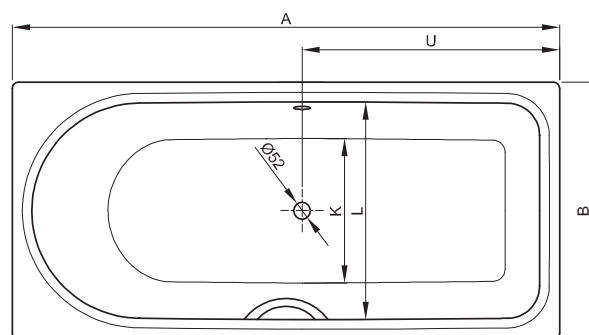

java inset steel bath

Manufactured from high grade titanium steel, our Java inset bath is superior in both quality and design. With an offset waste, and extra slim space saving rim, Java is ideal as a shower bath where a classic contemporary look is sought. Complete with a 30 year guarantee for peace of mind.

| | |
|-----------|-----------------|
| Material | enamelled steel |
| Finish | white |
| Tap holes | nth |
| Guarantee | 30 years |

foot end right and overflow rear

foot end right, overflow front

java

inset steel bath

Manufactured from high grade titanium steel, our Java inset bath is superior in both quality and design. With an offset waste, and extra slim space saving rim, Java is ideal as a shower bath where a classic contemporary look is sought. Complete with a 30 year guarantee for peace of mind.

Material enamelled steel
Finish white
Tap holes 0th
Guarantee 30 years

| Size | A | B | C | D | E | F | G | H | I | K | L | U | Volume |
|-------------|------|-----|-----|------|-----|-----|-----|-----|------|-----|-----|-----|-----------|
| 150x70x45cm | 1500 | 700 | 60 | 1375 | 60 | 470 | 700 | 330 | 1235 | 505 | 565 | 650 | 139 litre |
| 160x70x45cm | 1600 | 700 | 65 | 1475 | 60 | 470 | 760 | 330 | 1335 | 505 | 565 | 700 | 148 litre |
| 170x70x45cm | 1700 | 700 | 115 | 1475 | 110 | 520 | 760 | 420 | 1335 | 505 | 565 | 750 | 148 litre |
| 170x75x45cm | 1700 | 750 | 65 | 1575 | 60 | 490 | 890 | 320 | 1435 | 555 | 615 | 800 | 185 litre |
| 170x80x45cm | 1700 | 800 | 65 | 1575 | 60 | 540 | 800 | 360 | 1435 | 605 | 665 | 800 | 202 litre |
| 180x80x45cm | 1800 | 800 | 65 | 1675 | 60 | 540 | 900 | 360 | 1535 | 605 | 665 | 800 | 235 litre |