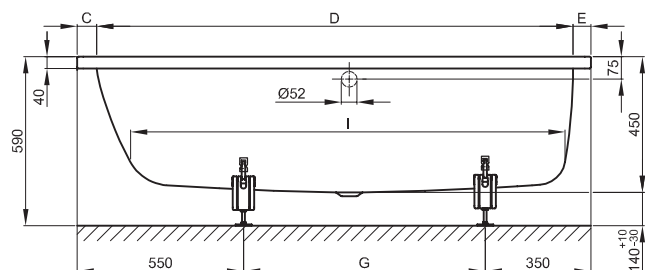

java inset steel bath

Manufactured from high grade titanium steel, our Java inset bath is superior in both quality and design. With an offset waste, and extra slim space saving rim, Java is ideal as a shower bath where a classic contemporary look is sought. Complete with a 30 year guarantee for peace of mind.

| | |
|-----------|-----------------|
| Material | enamelled steel |
| Finish | white |
| Tap holes | nth |
| Guarantee | 30 years |

foot end right and overflow rear

foot end right, overflow front

java

inset steel bath

Manufactured from high grade titanium steel, our Java inset bath is superior in both quality and design. With an offset waste, and extra slim space saving rim, Java is ideal as a shower bath where a classic contemporary look is sought. Complete with a 30 year guarantee for peace of mind.

Material enamelled steel
Finish white
Tap holes 0th
Guarantee 30 years

| Size | A | B | C | D | E | F | G | H | I | K | L | U | Volume |
|-------------|------|-----|-----|------|-----|-----|-----|-----|------|-----|-----|-----|-----------|
| 150x70x45cm | 1500 | 700 | 60 | 1375 | 60 | 470 | 700 | 330 | 1235 | 505 | 565 | 650 | 139 litre |
| 160x70x45cm | 1600 | 700 | 65 | 1475 | 60 | 470 | 760 | 330 | 1335 | 505 | 565 | 700 | 148 litre |
| 170x70x45cm | 1700 | 700 | 115 | 1475 | 110 | 520 | 760 | 420 | 1335 | 505 | 565 | 750 | 148 litre |
| 170x75x45cm | 1700 | 750 | 65 | 1575 | 60 | 490 | 890 | 320 | 1435 | 555 | 615 | 800 | 185 litre |
| 170x80x45cm | 1700 | 800 | 65 | 1575 | 60 | 540 | 800 | 360 | 1435 | 605 | 665 | 800 | 202 litre |
| 180x80x45cm | 1800 | 800 | 65 | 1675 | 60 | 540 | 900 | 360 | 1535 | 605 | 665 | 800 | 235 litre |