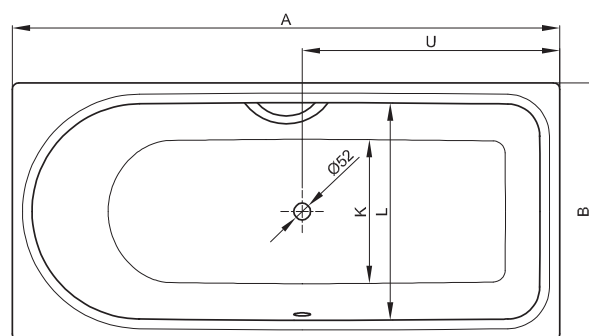

java inset steel bath

Manufactured from high grade titanium steel, our Java inset bath is superior in both quality and design. With an offset waste, and extra slim space saving rim, Java is ideal as a shower bath where a classic contemporary look is sought. Complete with a 30 year guarantee for peace of mind.

| | |
|-----------|-----------------|
| Material | enamelled steel |
| Finish | white |
| Tap holes | nth |
| Guarantee | 30 years |

foot end right and overflow rear

foot end right, overflow front

java

inset steel bath

Manufactured from high grade titanium steel, our Java inset bath is superior in both quality and design. With an offset waste, and extra slim space saving rim, Java is ideal as a shower bath where a classic contemporary look is sought. Complete with a 30 year guarantee for peace of mind.

Material enamelled steel
Finish white
Tap holes 0th
Guarantee 30 years

| Size | A | B | C | D | E | F | G | H | I | K | L | U | Volume |
|-------------|------|-----|-----|------|-----|-----|-----|-----|------|-----|-----|-----|-----------|
| 150x70x45cm | 1500 | 700 | 60 | 1375 | 60 | 470 | 700 | 330 | 1235 | 505 | 565 | 650 | 139 litre |
| 160x70x45cm | 1600 | 700 | 65 | 1475 | 60 | 470 | 760 | 330 | 1335 | 505 | 565 | 700 | 148 litre |
| 170x70x45cm | 1700 | 700 | 115 | 1475 | 110 | 520 | 760 | 420 | 1335 | 505 | 565 | 750 | 148 litre |
| 170x75x45cm | 1700 | 750 | 65 | 1575 | 60 | 490 | 890 | 320 | 1435 | 555 | 615 | 800 | 185 litre |
| 170x80x45cm | 1700 | 800 | 65 | 1575 | 60 | 540 | 800 | 360 | 1435 | 605 | 665 | 800 | 202 litre |
| 180x80x45cm | 1800 | 800 | 65 | 1675 | 60 | 540 | 900 | 360 | 1535 | 605 | 665 | 800 | 235 litre |