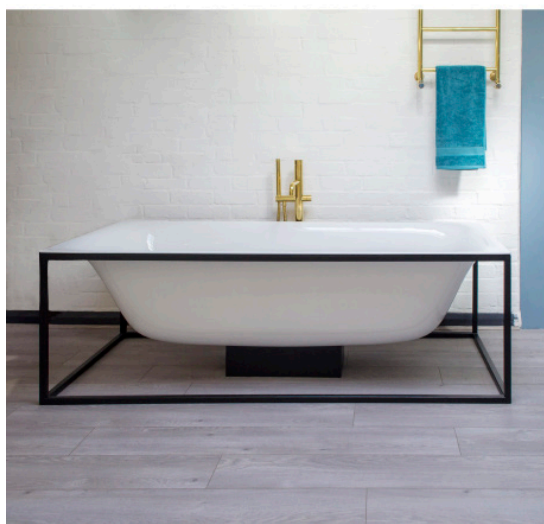

grid

1800mm x 800mm freestanding bath

This statement bath is characterised by the delicate slim bath and black powdered coated steel frame. The bath waste and overflow are combined hidden beneath the bathtub so as not to detract from the sleek design. The electronic controls with integrated pressure sensor will automatically drain the bath as soon as the water rises above a certain level.

Dimensions	800mm(w) x 1800mm(l) x 585mm(h)
Material	enamelled steel
Frame	steel, powder-coated fine structure matt
Finish	white
Tap holes	nth

VOLUME: 185 LITRE