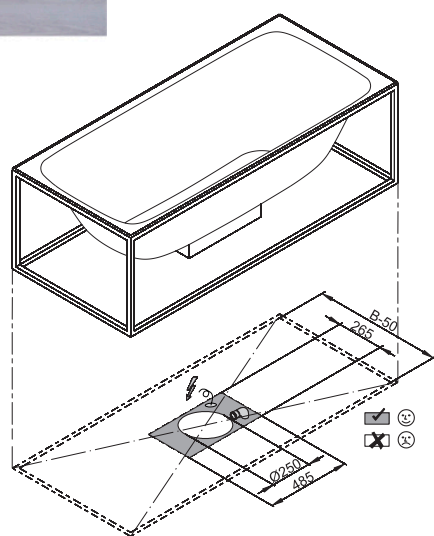

grid

1800mm x 800mm freestanding bath

This statement bath is characterised by the delicate slim bath and black powdered coated steel frame. The bath waste and overflow are combined hidden beneath the bathtub so as not to detract from the sleek design. The electronic controls with integrated pressure sensor will automatically drain the bath as soon as the water rises above a certain level.

Dimensions	800mm(w) x 1800mm(l) x 585mm(h)
Material	enamelled steel
Frame	steel, powder-coated fine structure matt
Finish	white
Tap holes	nth

VOLUME: 185 LITRE