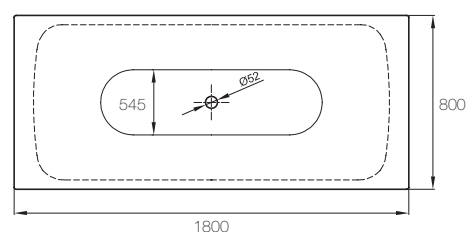

grid

1800mm x 800mm freestanding bath

This statement bath is characterised by the delicate slim bath and black powdered coated steel frame. The bath waste and overflow are combined hidden beneath the bathtub so as not to detract from the sleek design. The electronic controls with integrated pressure sensor will automatically drain the bath as soon as the water rises above a certain level.

Dimensions	800mm(w) x 1800mm(l) x 585mm(h)
Material	enamelled steel
Frame	steel, powder-coated fine structure matt
Finish	white
Tap holes	nth

VOLUME: 185 LITRE