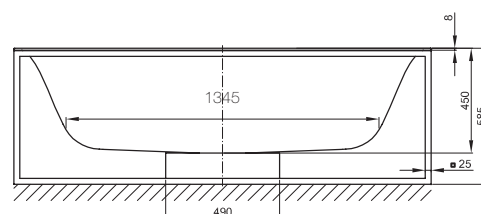

grid

1800mm x 800mm freestanding bath

This statement bath is characterised by the delicate slim bath and black powdered coated steel frame. The bath waste and overflow are combined hidden beneath the bathtub so as not to detract from the sleek design. The electronic controls with integrated pressure sensor will automatically drain the bath as soon as the water rises above a certain level.

Dimensions	800mm(w) x 1800mm(l) x 585mm(h)
Material	enamelled steel
Frame	steel, powder-coated fine structure matt
Finish	white
Tap holes	nth

VOLUME: 185 LITRE