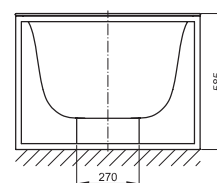

grid

1800mm x 800mm freestanding bath

This statement bath is characterised by the delicate slim bath and black powdered coated steel frame. The bath waste and overflow are combined hidden beneath the bathtub so as not to detract from the sleek design. The electronic controls with integrated pressure sensor will automatically drain the bath as soon as the water rises above a certain level.

Dimensions	800mm(w) x 1800mm(l) x 585mm(h)
Material	enamelled steel
Frame	steel, powder-coated fine structure matt
Finish	white
Tap holes	nth

VOLUME: 185 LITRE