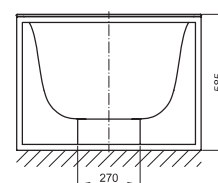

grid

1700mm x 750mm freestanding bath

This statement bath is characterised by the delicate slim bath and black powdered coated steel frame. The bath waste and overflow are combined hidden beneath the bathtub so as not to detract from the sleek design. The electronic controls with integrated pressure sensor will automatically drain the bath as soon as the water rises above a certain level.

Dimensions	750mm(w) x 1700mm(l) x 585mm(h)
Material	enamelled steel
Frame	steel, powder-coated fine structure matt
Finish	white
Tap holes	nth

VOLUME: 156 LITRE