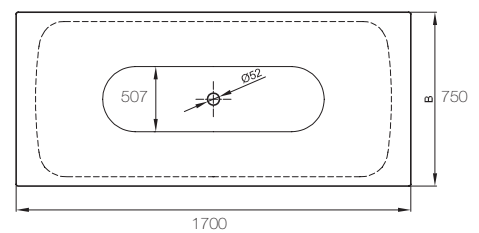

grid

1700mm x 750mm freestanding bath

This statement bath is characterised by the delicate slim bath and black powdered coated steel frame. The bath waste and overflow are combined hidden beneath the bathtub so as not to detract from the sleek design. The electronic controls with integrated pressure sensor will automatically drain the bath as soon as the water rises above a certain level.

Dimensions	750mm(w) x 1700mm(l) x 585mm(h)
Material	enamelled steel
Frame	steel, powder-coated fine structure matt
Finish	white
Tap holes	nth

VOLUME: 156 LITRE