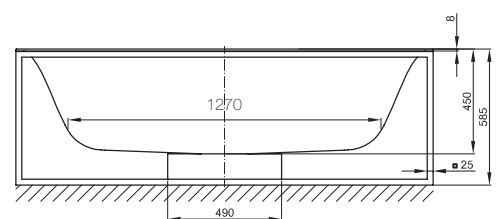

grid

1700mm x 750mm freestanding bath

This statement bath is characterised by the delicate slim bath and black powdered coated steel frame. The bath waste and overflow are combined hidden beneath the bathtub so as not to detract from the sleek design. The electronic controls with integrated pressure sensor will automatically drain the bath as soon as the water rises above a certain level.

Dimensions	750mm(w) x 1700mm(l) x 585mm(h)
Material	enamelled steel
Frame	steel, powder-coated fine structure matt
Finish	white
Tap holes	nth

VOLUME: 156 LITRE