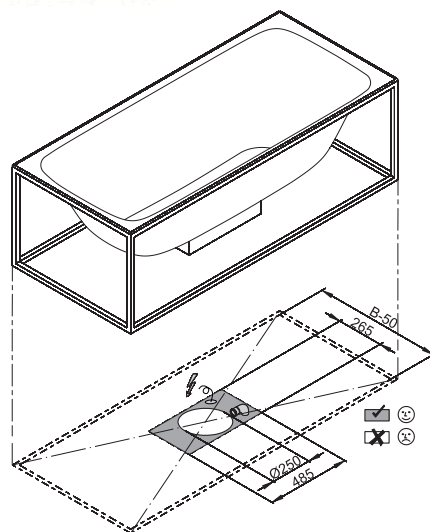

grid

1700mm x 750mm freestanding bath

This statement bath is characterised by the delicate slim bath and black powdered coated steel frame. The bath waste and overflow are combined hidden beneath the bathtub so as not to detract from the sleek design. The electronic controls with integrated pressure sensor will automatically drain the bath as soon as the water rises above a certain level.

Dimensions	750mm(w) x 1700mm(l) x 585mm(h)
Material	enamelled steel
Frame	steel, powder-coated fine structure matt
Finish	white
Tap holes	nth

VOLUME: 156 LITRE