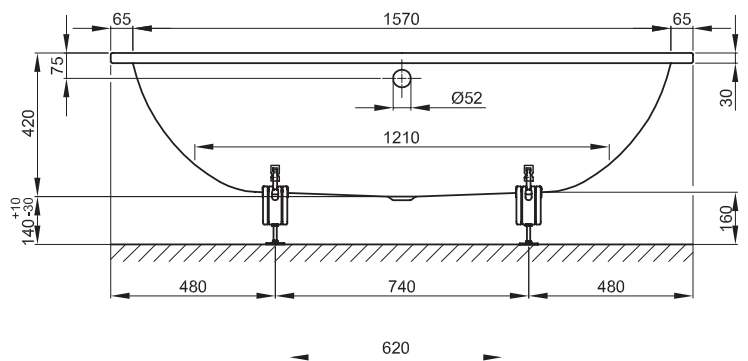

# dual inset steel bath

Manufactured from high grade titanium steel the Dual bath is superior in both quality and design. Complete with a 30 year guarantee for peace of mind.

Material      enamelled steel  
 Finish        white  
 Guarantee    30 years

dimension	A	B	C	E	F	H	N	Volume
170 x 75 x 42 cm	1700	750	65	65	480	480	65	128 litre
170 x 80 x 42 cm	1700	800	65	65	480	480	115	128 litre

**Aston Matthews** For contact information and branch addresses please visit [www.astonmatthews.co.uk](http://www.astonmatthews.co.uk)

specifications / dimensions subject to manufacturing tolerances