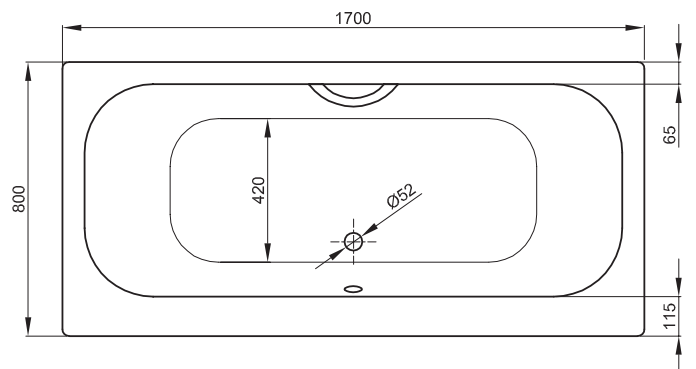

# dual inset steel bath

Manufactured from high grade titanium steel the Dual bath is superior in both quality and design. Complete with a 30 year guarantee for peace of mind.

Material      enamelled steel  
 Finish        white  
 Guarantee    30 years

dimension	A	B	C	E	F	H	N	Volume
170 x 75 x 42 cm	1700	750	65	65	480	480	65	128 litre
170 x 80 x 42 cm	1700	800	65	65	480	480	115	128 litre

**Aston Matthews** For contact information and branch addresses please visit [www.astonmatthews.co.uk](http://www.astonmatthews.co.uk)

specifications / dimensions subject to manufacturing tolerances