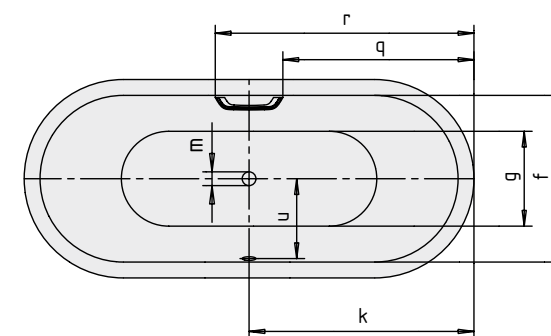

domino oval inset steel bath

Manufactured from high grade titanium steel, the Domino oval bath is superior in both quality and design. Designed to be over mounted, its symmetrical design includes a sleek space saving rim to create a more minimal look. Offered in 4 sizes, complete with a 30 year guarantee for peace of mind.

Material	enamelled steel
Finish	white
Guarantee	30 years

domino oval inset steel bath

Manufactured from high grade titanium steel, the Domino oval bath is superior in both quality and design. Designed to be over mounted, its symmetrical design includes a sleek space saving rim to create a more minimal look. Offered in 4 sizes, complete with a 30 year guarantee for peace of mind.

Material enamelled steel
 Finish white
 Guarantee 30 years

External length	a	1600	1700	1700	1800 mm
External width	b	700	700	750	800 mm
Depth	c	430	430	430	430 mm
Internal length (top)	d	1480	1580	1580	1680 mm
Internal length (bottom)	e	1030	1130	1130	1230 mm
Internal width (top)	f	580	580	630	680 mm
Internal width (bottom)	g	450	450	500	550 mm
Height with feet	h	560-590	565-600	555-590	555-590 mm
Height of rim	i	32	32	32	32 mm
Distance top edge to centre of overflow hole	j	70	70	70	70 mm
Distance bath edge to centre of drain hole	k	800	850	850	900 mm
Diameter of overflow hole	l	52	52	52	52 mm
Diameter of drain hole	m	52	52	52	52 mm
Distance foot end of bath edge to centre of foot	n	560	560	560	600 mm
Distance between the feet	o	480	580	580	600 mm
Max. width of feet	p	410	420	450	540 mm
Distance bath edge to where grip/handle starts	q	672	-	722	772 mm
Distance bath edge to where grip/handle ends	r	928	-	978	1028 mm
Width of rim (foot end; lengthwise)	s ₁ ; s ₂	60; 60	60; 60	60; 60	60; 60 mm
Distance between centre holes	u	280	280	305	330 mm
Water volume** in litres		95	110	124	158
Weight of the enamelled bath in kg		41	-	45	50