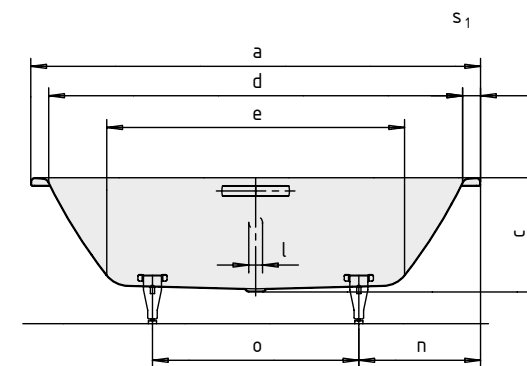

domino oval inset steel bath

Manufactured from high grade titanium steel, the Domino oval bath is superior in both quality and design. Designed to be over mounted, its symmetrical design includes a sleek space saving rim to create a more minimal look. Offered in 4 sizes, complete with a 30 year guarantee for peace of mind.

Material	enamelled steel
Finish	white
Guarantee	30 years

domino oval inset steel bath

Manufactured from high grade titanium steel, the Domino oval bath is superior in both quality and design. Designed to be over mounted, its symmetrical design includes a sleek space saving rim to create a more minimal look. Offered in 4 sizes, complete with a 30 year guarantee for peace of mind.

Material enamelled steel
 Finish white
 Guarantee 30 years

External length	a	1600	1700	1700	1800 mm
External width	b	700	700	750	800 mm
Depth	c	430	430	430	430 mm
Internal length (top)	d	1480	1580	1580	1680 mm
Internal length (bottom)	e	1030	1130	1130	1230 mm
Internal width (top)	f	580	580	630	680 mm
Internal width (bottom)	g	450	450	500	550 mm
Height with feet	h	560-590	565-600	555-590	555-590 mm
Height of rim	i	32	32	32	32 mm
Distance top edge to centre of overflow hole	j	70	70	70	70 mm
Distance bath edge to centre of drain hole	k	800	850	850	900 mm
Diameter of overflow hole	l	52	52	52	52 mm
Diameter of drain hole	m	52	52	52	52 mm
Distance foot end of bath edge to centre of foot	n	560	560	560	600 mm
Distance between the feet	o	480	580	580	600 mm
Max. width of feet	p	410	420	450	540 mm
Distance bath edge to where grip/handle starts	q	672	-	722	772 mm
Distance bath edge to where grip/handle ends	r	928	-	978	1028 mm
Width of rim (foot end; lengthwise)	s ₁ ; s ₂	60; 60	60; 60	60; 60	60; 60 mm
Distance between centre holes	u	280	280	305	330 mm
Water volume** in litres		95	110	124	158
Weight of the enamelled bath in kg		41	-	45	50