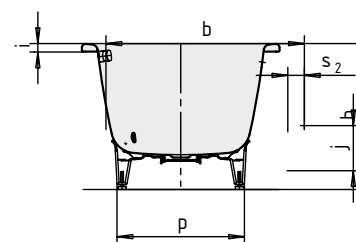

domino oval inset steel bath

Manufactured from high grade titanium steel, the Domino oval bath is superior in both quality and design. Designed to be over mounted, its symmetrical design includes a sleek space saving rim to create a more minimal look. Offered in 4 sizes, complete with a 30 year guarantee for peace of mind.

Material	enamelled steel
Finish	white
Guarantee	30 years

domino oval inset steel bath

Manufactured from high grade titanium steel, the Domino oval bath is superior in both quality and design. Designed to be over mounted, its symmetrical design includes a sleek space saving rim to create a more minimal look. Offered in 4 sizes, complete with a 30 year guarantee for peace of mind.

Material enamelled steel
 Finish white
 Guarantee 30 years

External length	a	1600	1700	1700	1800 mm
External width	b	700	700	750	800 mm
Depth	c	430	430	430	430 mm
Internal length (top)	d	1480	1580	1580	1680 mm
Internal length (bottom)	e	1030	1130	1130	1230 mm
Internal width (top)	f	580	580	630	680 mm
Internal width (bottom)	g	450	450	500	550 mm
Height with feet	h	560-590	565-600	555-590	555-590 mm
Height of rim	i	32	32	32	32 mm
Distance top edge to centre of overflow hole	j	70	70	70	70 mm
Distance bath edge to centre of drain hole	k	800	850	850	900 mm
Diameter of overflow hole	l	52	52	52	52 mm
Diameter of drain hole	m	52	52	52	52 mm
Distance foot end of bath edge to centre of foot	n	560	560	560	600 mm
Distance between the feet	o	480	580	580	600 mm
Max. width of feet	p	410	420	450	540 mm
Distance bath edge to where grip/handle starts	q	672	-	722	772 mm
Distance bath edge to where grip/handle ends	r	928	-	978	1028 mm
Width of rim (foot end; lengthwise)	s ₁ ; s ₂	60; 60	60; 60	60; 60	60; 60 mm
Distance between centre holes	u	280	280	305	330 mm
Water volume** in litres		95	110	124	158
Weight of the enamelled bath in kg		41	-	45	50