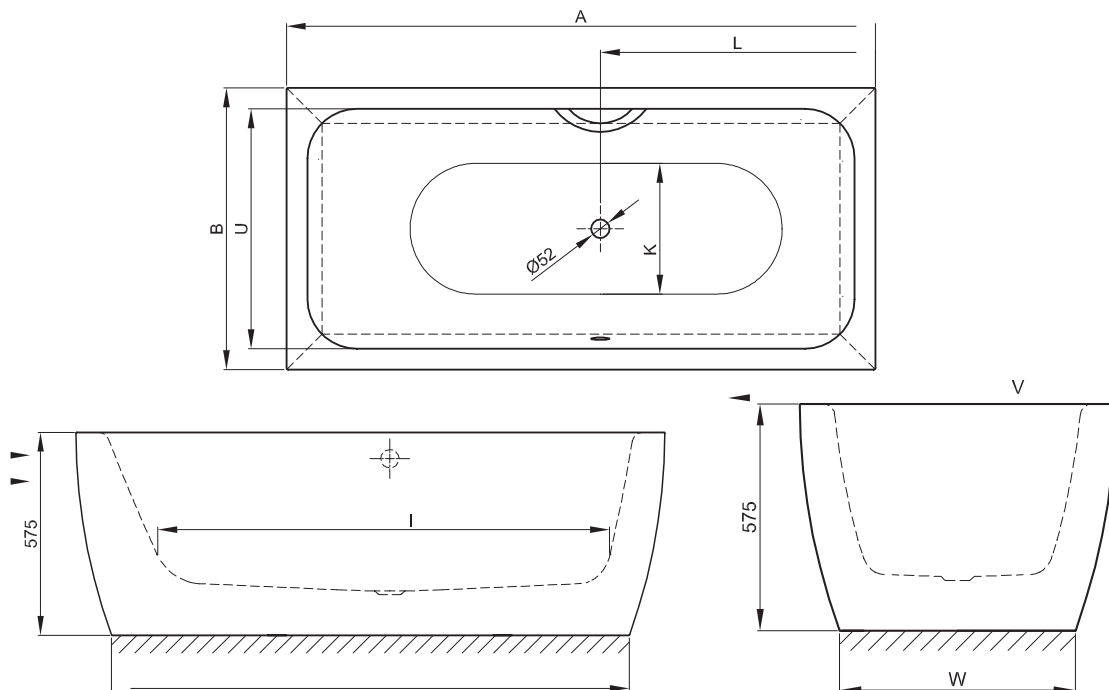

cube freestanding steel bath

Manufactured from high grade titanium steel, the Cube freestanding bath is superior in both quality and design. Its simple but striking square lines creates a fresh, contemporary feel. Complete with a 30 year guarantee for peace of mind.

Material enamelled steel
 Finish white, black with white interior
 Tap holes nth
 Guarantee 30 years

dimension	A	B	I	K	L	U	V	W	Volume
167 x 80 x 45 cm	1670	800	1280	525	780	605	1468	598	152 litre
177 x 85 x 45 cm	1770	850	1380	575	830	660	1568	648	191 litre