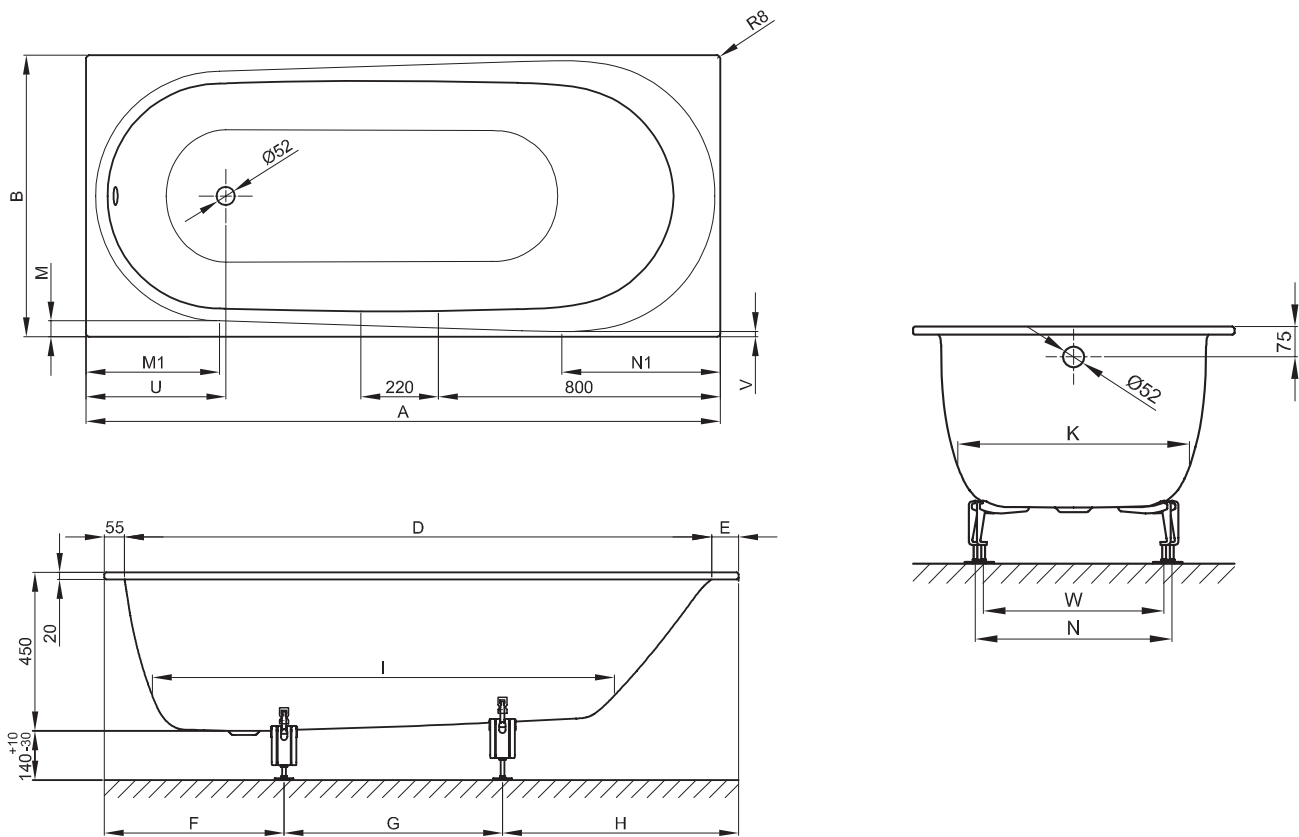

como inset steel bath

Manufactured from high grade titanium steel, our Como inset bath is superior in both quality and design. With an extra slim space saving rim, Como is ideal as a shower bath where a classic contemporary look is sought. Complete with a 30 year guarantee for peace of mind.

Material	enamelled steel
Finish	white
Tap holes	nth
Guarantee	30 years

como inset steel bath

Manufactured from high grade titanium steel, our Como inset bath is superior in both quality and design. With an extra slim space saving rim, Como is ideal as a shower bath where a classic contemporary look is sought. Complete with a 30 year guarantee for peace of mind.

Material enamelled steel
 Finish white
 Tap holes 0th
 Guarantee 30 years

dimension	A	B	D	E	F	G	H	I	K	M	M1	N	N1	U	V	W	volume
170 x 75 x 45 cm	1700	750	1580	65	470	580	650	1250	540	43	355	445	420	374	15	445	155 litre
170 x 80 x 45 cm	1700	800	1580	65	470	580	650	1250	540	70	355	445	420	374	40	445	155 litre
180 x 80 x 45 cm	1800	800	1670	75	470	660	670	1310	575	45	375	460	450	395	15	495	182 litre
190 x 90 x 45 cm	1900	900	1770	75	520	660	720	1380	650	50	410	530	520	432	15	585	228 litre

all measurements in mm.