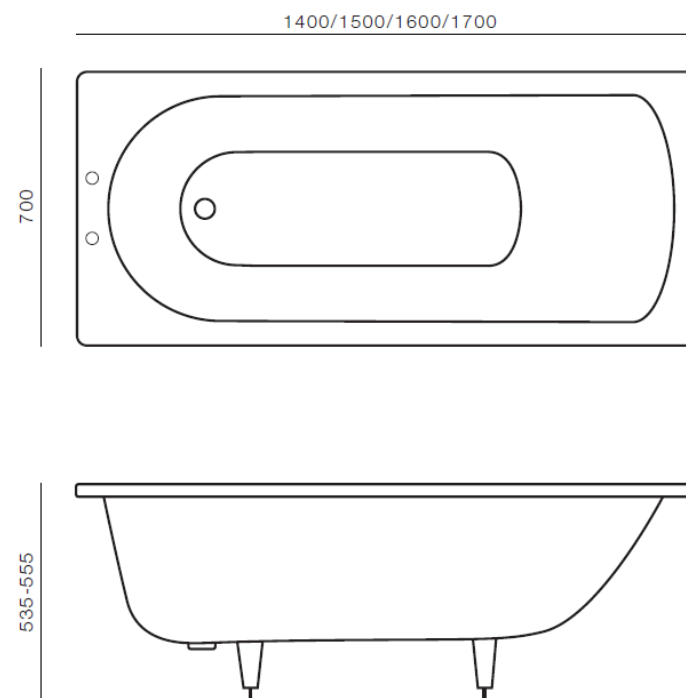

astonian inset steel bath

Manufactured from high grade steel, our Astonain inset bath is perfect as a simple, everyday bath at a price to suit all budgets.

Material enamelled steel
Finish white
Tap holes nth, 2th

Capacities 67 L / 82 L / 93 L / 97 L