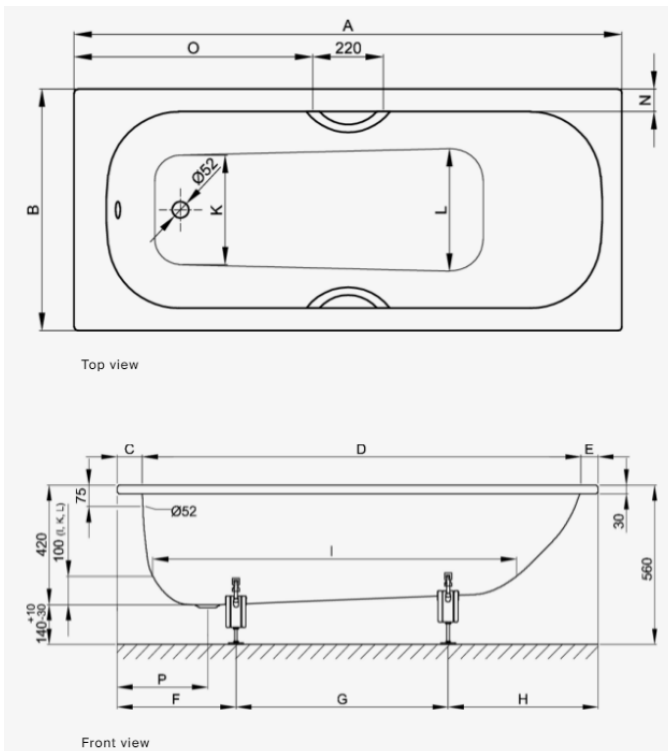

Material	high grade titanium enamelled steel
Finish	white
Tap holes	nth, 2th
Guarantee	30 years

astonian shape inset steel bath

Our Shape inset bath is manufactured from high grade titanium-steel materials to create a luxurious, re-enforced design. Featuring an ergonomic sloping back and generous internal bathing space, it is also an ideal shower bath. Complete with a 30 year guarantee for peace of mind.

Material high grade titanium enamelled steel
 Finish white
 Tap holes nth, 2th
 Guarantee 30 years

Dimensions	Capacity (L)	Weight (kg)	A	B	C	D	E	F	G	H	I	K	L	N	O	P
1500 x 700 x 420	89	39.6	1500	700	100	1330	70	400	520	580	1070	450	475	70	640	320
1400 x 700 x 420	74	37	1400	700	100	1230	70	400	420	580	965	450	475	65	590	320
1600 x 700 x 420	103	42.3	1600	700	100	1430	70	400	620	580	1155	450	470	65	690	320
1600 x 750 x 420	113	44.1	1600	750	100	1430	70	400	620	580	1170	470	498	65	690	320
1650 x 750 x 420	113	44.9	1650	750	120	1430	100	420	620	610	1170	470	498	65	710	340
1700 x 700 x 420	118	44.9	1700	700	100	1530	70	420	700	580	1265	450	475	65	740	320
1700 x 730 x 420	118	45.8	1700	730	100	1530	70	420	700	580	1265	450	475	80	740	320
1700 x 750 x 420	140	44	1700	750	90	1545	65	420	690	590	1280	505	525	65	740	320
1700 x 800 x 420	140	48.8	1700	800	90	1545	65	420	690	590	1280	505	525	90	740	320
1750 x 750 x 420	140	47.9	1750	750	120	1545	85	450	690	610	1280	505	525	65	770	350
1800 x 800 x 420	166	51.6	1800	800	100	1635	65	430	790	580	1360	555	570	65	790	320
1900 x 800 x 420	167	53	1900	800	100	1730	70	440	860	600	1460	485	510	70	840	320