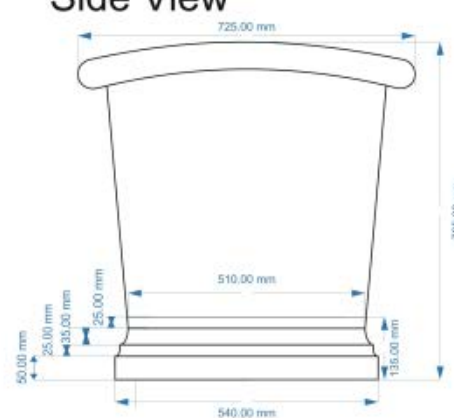

Dimensions	1500mm x 725mm x 725mm
Material	copper
Interior finish	unlacquered polished copper, lacquered antique copper, unlacquered polished nickel
Exterior finish	stiffkey blue, rangwali, matt black, studio green, verdigris effect, other colours upon request
Taholes	nth
Overflow	no
Waste	matching unslotted bath waste available
Capacity	185L
Weight	44kg

Front View

Side View

Top View

astonian copper 1700 freestanding roll top bath with painted exterior

Dimensions	1700mm x 725mm x 725mm
Material	copper
Interior finish	unlacquered polished copper, lacquered antique copper
Exterior colour	stiffkey blue, rangwali, matt black, studio green, verdigris effect, other colours upon request
Taholes	nth
Overflow	no
Waste	matching unslotted bath waste available
Capacity	190L
Weight	50kg

Front View

Side View

Top View