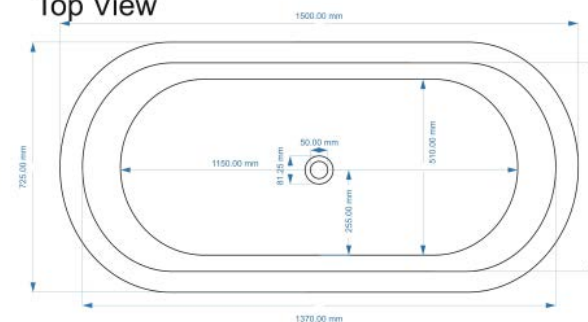

Dimensions	1500mm x 725mm x 725mm
Material	copper
Interior finish	unlacquered polished copper, lacquered antique copper, unlacquered polished nickel
Exterior finish	stiffkey blue, rangwali, matt black, studio green, verdigris effect, other colours upon request
Taholes	nth
Overflow	no
Waste	matching unslotted bath waste available
Capacity	185L
Weight	44kg

Front View

Side View

Top View

astonian copper 1700 freestanding roll top bath with painted exterior

Dimensions	1700mm x 725mm x 725mm
Material	copper
Interior finish	unlacquered polished copper, lacquered antique copper
Exterior colour	stiffkey blue, rangwali, matt black, studio green, verdigris effect, other colours upon request
Taholes	nth
Overflow	no
Waste	matching unslotted bath waste available
Capacity	190L
Weight	50kg

Front View

Side View

Top View