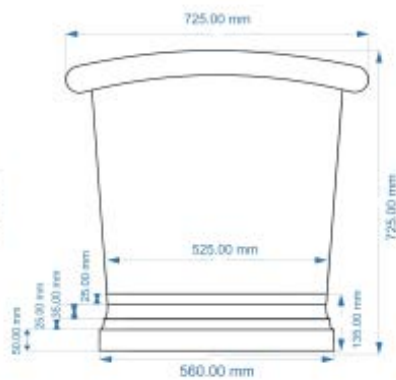

Dimensions	1500mm x 725mm x 725mm
Material	copper
Interior finish	unlacquered polished copper, lacquered antique copper, unlacquered polished nickel
Exterior finish	stiffkey blue, rangwali, matt black, studio green, verdigris effect, other colours upon request
Taholes	nth
Overflow	no
Waste	matching unslotted bath waste available
Capacity	185L
Weight	44kg

Front View

Side View

Top View

astonian copper 1700 freestanding roll top bath with painted exterior

Dimensions	1700mm x 725mm x 725mm
Material	copper
Interior finish	unlacquered polished copper, lacquered antique copper
Exterior colour	stiffkey blue, rangwali, matt black, studio green, verdigris effect, other colours upon request
Taholes	nth
Overflow	no
Waste	matching unslotted bath waste available
Capacity	190L
Weight	50kg

Front View

Side View

Top View