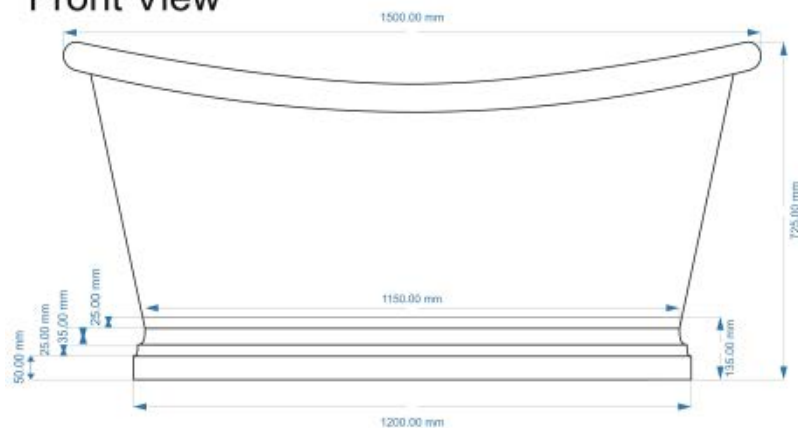

Dimensions	1500mm x 725mm x 725mm
Material	copper
Interior finish	unlacquered polished copper, lacquered antique copper, unlacquered polished nickel
Exterior finish	stiffkey blue, rangwali, matt black, studio green, verdigris effect, other colours upon request
Taholes	nth
Overflow	no
Waste	matching unslotted bath waste available
Capacity	185L
Weight	44kg

Front View

Side View

Top View

astonian copper 1700 freestanding roll top bath with painted exterior

Dimensions	1700mm x 725mm x 725mm
Material	copper
Interior finish	unlacquered polished copper, lacquered antique copper
Exterior colour	stiffkey blue, rangwali, matt black, studio green, verdigris effect, other colours upon request
Taholes	nth
Overflow	no
Waste	matching unslotted bath waste available
Capacity	190L
Weight	50kg

Front View

Side View

Top View