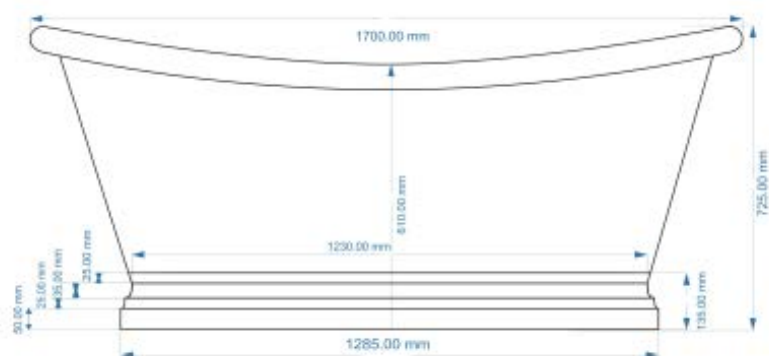

Dimensions	1500mm x 725mm x 725mm
Material	copper
Interior finish	unlacquered polished copper, lacquered antique copper, unlacquered polished nickel
Exterior finish	stiffkey blue, rangwali, matt black, studio green, verdigris effect, other colours upon request
Taholes	nth
Overflow	no
Waste	matching unslotted bath waste available
Capacity	185L
Weight	44kg

Front View

Side View

Top View

astonian copper 1700 freestanding roll top bath with painted exterior

Dimensions	1700mm x 725mm x 725mm
Material	copper
Interior finish	unlacquered polished copper, lacquered antique copper
Exterior colour	stiffkey blue, rangwali, matt black, studio green, verdigris effect, other colours upon request
Taholes	nth
Overflow	no
Waste	matching unslotted bath waste available
Capacity	190L
Weight	50kg

Front View

Side View

Top View