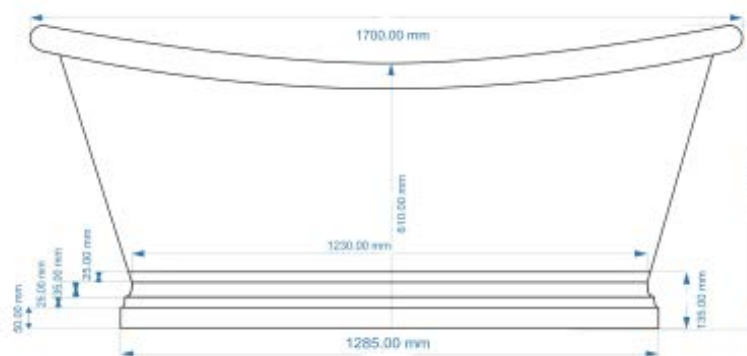

# astonian copper 1500 freestanding roll top bath

Dimensions	1500mm x 725mm x 725mm
Material	copper
Interior finish	unlacquered polished copper, lacquered antique copper, unlacquered polished nickel
Exterior finish	unlacquered polished copper, lacquered antique copper
Tapholes	nth
Overflow	no
Waste	matching unslotted bath waste available
Capacity	185L
Weight	44kg

Front View

Side View

Top View

# astonian copper

1700 freestanding roll top bath

Dimensions	1700mm x 725mm x 725mm
Material	copper
Interior finish	unlacquered polished copper, lacquered antique copper, unlacquered polished nickel
Exterior finish	unlacquered polished copper, lacquered antique copper
Tapholes	nth
Overflow	no
Waste	matching unslotted bath waste available
Capacity	190L
Weight	50kg