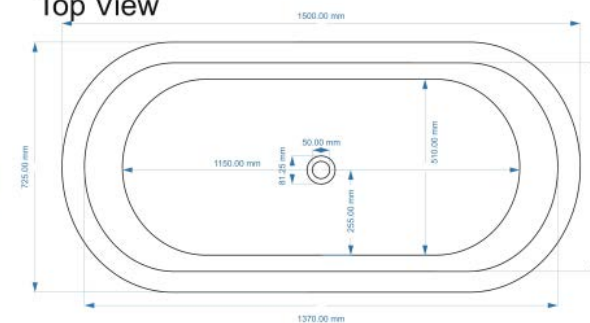

# astonian copper 1500 freestanding roll top bath

Dimensions	1500mm x 725mm x 725mm
Material	copper
Interior finish	unlacquered polished copper, lacquered antique copper, unlacquered polished nickel
Exterior finish	unlacquered polished copper, lacquered antique copper
Tapholes	nth
Overflow	no
Waste	matching unslotted bath waste available
Capacity	185L
Weight	44kg

Front View

Side View

Top View

# astonian copper

1700 freestanding roll top bath

Dimensions	1700mm x 725mm x 725mm
Material	copper
Interior finish	unlacquered polished copper, lacquered antique copper, unlacquered polished nickel
Exterior finish	unlacquered polished copper, lacquered antique copper
Tapholes	nth
Overflow	no
Waste	matching unslotted bath waste available
Capacity	190L
Weight	50kg