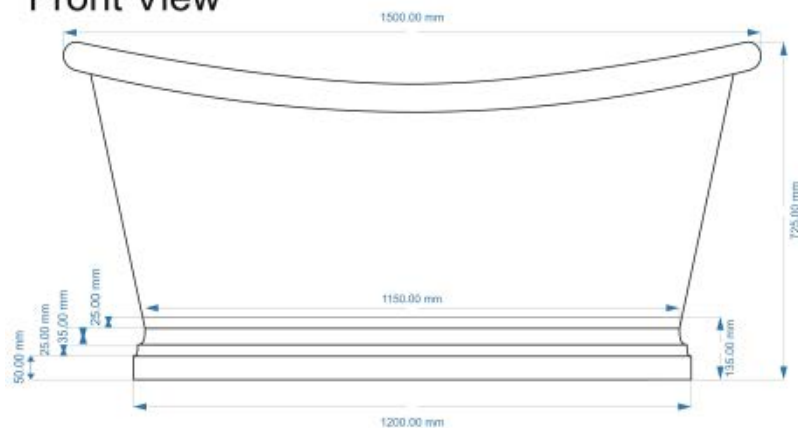

# astonian copper 1500 freestanding roll top bath

Dimensions	1500mm x 725mm x 725mm
Material	copper
Interior finish	unlacquered polished copper, lacquered antique copper, unlacquered polished nickel
Exterior finish	unlacquered polished copper, lacquered antique copper
Tapholes	nth
Overflow	no
Waste	matching unslotted bath waste available
Capacity	185L
Weight	44kg

Front View

Side View

Top View

# astonian copper

1700 freestanding roll top bath

Dimensions	1700mm x 725mm x 725mm
Material	copper
Interior finish	unlacquered polished copper, lacquered antique copper, unlacquered polished nickel
Exterior finish	unlacquered polished copper, lacquered antique copper
Tapholes	nth
Overflow	no
Waste	matching unslotted bath waste available
Capacity	190L
Weight	50kg