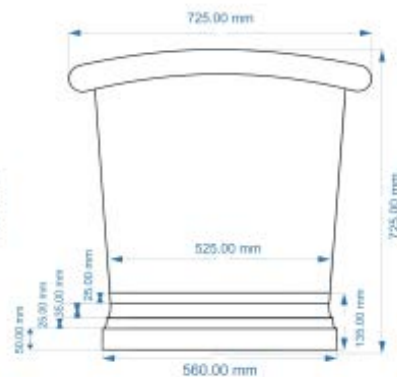

# astonian copper 1500 freestanding roll top bath

Dimensions	1500mm x 725mm x 725mm
Material	copper
Interior finish	unlacquered polished copper, lacquered antique copper, unlacquered polished nickel
Exterior finish	unlacquered polished copper, lacquered antique copper
Tapholes	nth
Overflow	no
Waste	matching unslotted bath waste available
Capacity	185L
Weight	44kg

Front View

Side View

Top View

# astonian copper

1700 freestanding roll top bath

Dimensions	1700mm x 725mm x 725mm
Material	copper
Interior finish	unlacquered polished copper, lacquered antique copper, unlacquered polished nickel
Exterior finish	unlacquered polished copper, lacquered antique copper
Tapholes	nth
Overflow	no
Waste	matching unslotted bath waste available
Capacity	190L
Weight	50kg