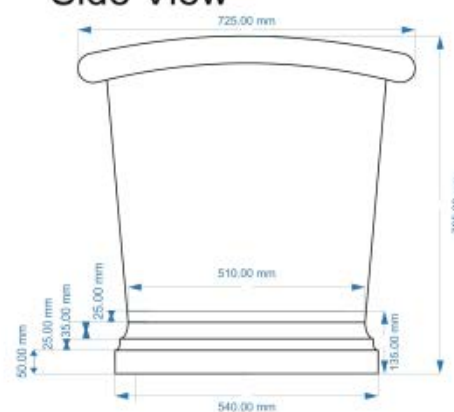

# astonian copper 1500 freestanding roll top bath

Dimensions	1500mm x 725mm x 725mm
Material	copper
Interior finish	unlacquered polished copper, lacquered antique copper, unlacquered polished nickel
Exterior finish	unlacquered polished copper, lacquered antique copper
Tapholes	nth
Overflow	no
Waste	matching unslotted bath waste available
Capacity	185L
Weight	44kg

Front View

Side View

Top View

# astonian copper

1700 freestanding roll top bath

Dimensions	1700mm x 725mm x 725mm
Material	copper
Interior finish	unlacquered polished copper, lacquered antique copper, unlacquered polished nickel
Exterior finish	unlacquered polished copper, lacquered antique copper
Tapholes	nth
Overflow	no
Waste	matching unslotted bath waste available
Capacity	190L
Weight	50kg