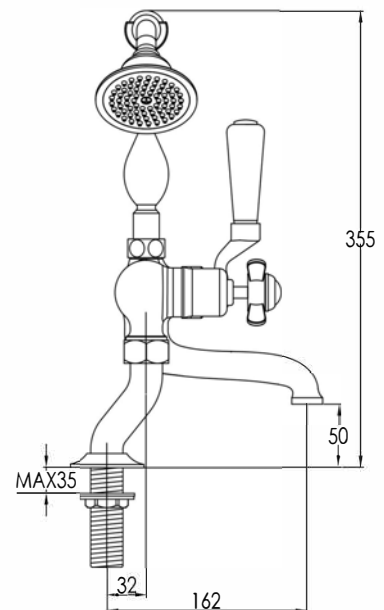

cadogan deck mounted bath shower mixer

Our Cadogan range of affordable Traditional brassware comes with either cross-top or lever handles and is available in a choice of chrome or nickel finishes. Manufactured from solid brass to complement your Traditional style bathroom.

Material: solid brass
Finishes: chrome, nickel
Min. pressure: 0.2 bar