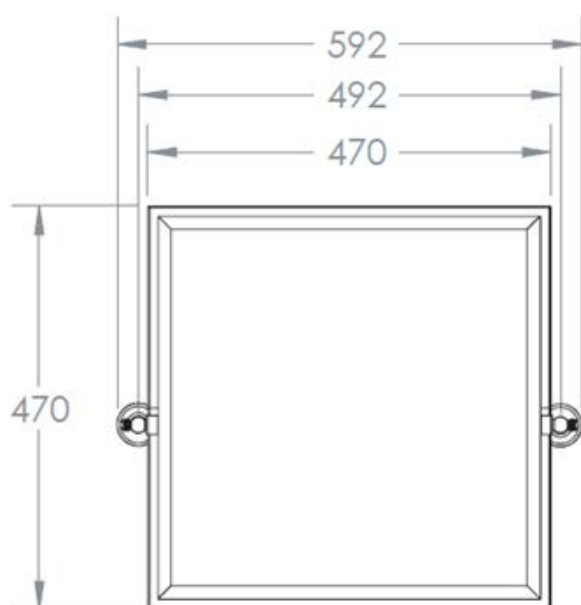

Dimensions	620mm(w) x 510mm(p) x 840mm(h)
Material	ceramic
Finish	white
Tap holes	1th, 2th, 3th
Overflow	yes

Dimensions	470mm(w) x 470mm(h) x 66.5mm(p)
Material	brass
Finishes	chrome, nickel

# burley

close coupled WC

Burley recreates the elegant style of the Edwardian period, whilst providing everyday practicality and durability.

Dimensions 520mm(w) x 730mm(p) x 780mm(h)  
Material ceramic  
Finish white

Dimensions	540mm(w) x 965mm(h) x 230mm(p)
Material	steel
Finishes	chrome, nickel, inca
Applications	closed circuit; dual fuel, electric only
BTUs	1337
Guarantee	15 years