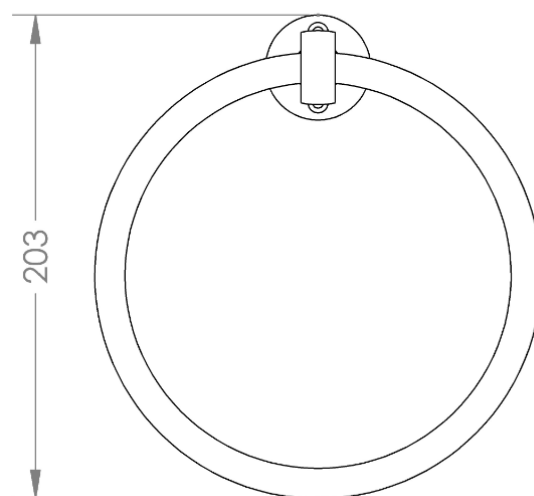

tradition towel ring

Create the perfect finishing touches to your bathroom with our extensive range of Tradition accessories, designed to complement our Tradition bathroom products, and available in a choice of beautiful finishes.

Material solid brass
Finishes chrome, nickel, astonite, inca, polished brass