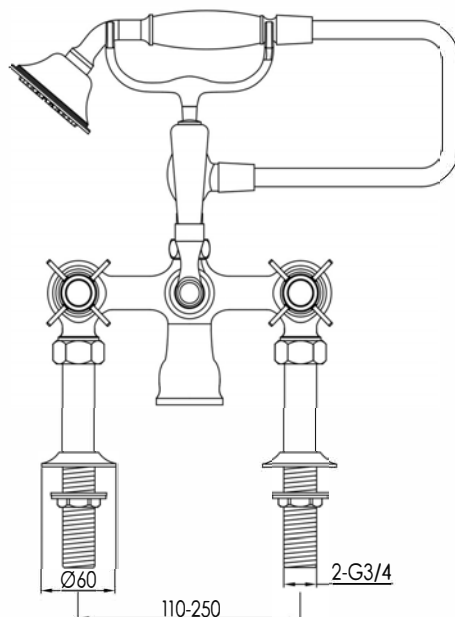

cadogan deck mounted bath shower mixer

Our Cadogan range of affordable Traditional brassware comes with either cross-top or lever handles and is available in a choice of chrome or nickel finishes. Manufactured from solid brass to complement your Traditional style bathroom.

Material: solid brass
Finishes: chrome, nickel
Min. pressure: 0.2 bar