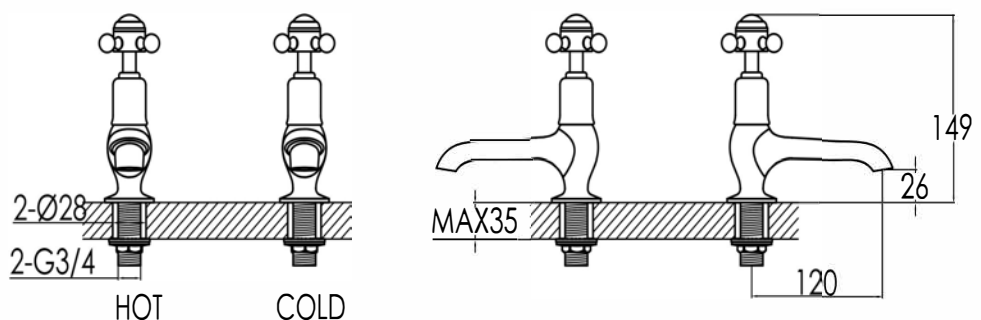

cadogan basin pillar taps (pair)

Our Cadogan range of affordable Traditional brassware comes with either cross-top or lever handles and is available in a choice of chrome or nickel finishes. Manufactured from solid brass to complement your Traditional style bathroom.

Material: solid brass
Finishes: chrome, nickel
Min. pressure: 0.2 bar