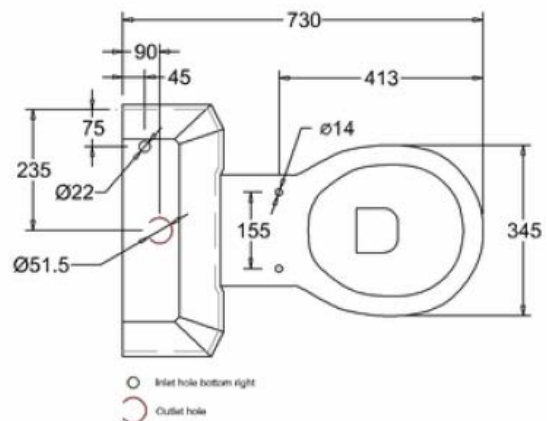

Dimensions	620mm(w) x 510mm(p) x 840mm(h)
Material	ceramic
Finish	white
Tap holes	1th, 2th, 3th
Overflow	yes

Dimensions	470mm(w) x 470mm(h) x 66.5mm(p)
Material	brass
Finishes	chrome, nickel

# burley

close coupled WC

Burley recreates the elegant style of the Edwardian period, whilst providing everyday practicality and durability.

Dimensions 520mm(w) x 730mm(p) x 780mm(h)  
Material ceramic  
Finish white

Dimensions	540mm(w) x 965mm(h) x 230mm(p)
Material	steel
Finishes	chrome, nickel, inca
Applications	closed circuit; dual fuel, electric only
BTUs	1337
Guarantee	15 years