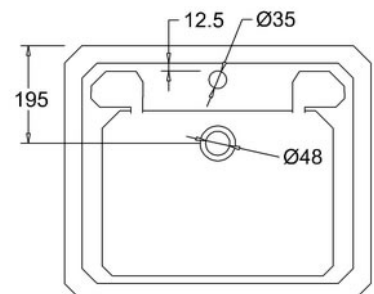

Dimensions	620mm(w) x 510mm(p) x 840mm(h)
Material	ceramic
Finish	white
Tap holes	1th, 2th, 3th
Overflow	yes

Dimensions	470mm(w) x 470mm(h) x 66.5mm(p)
Material	brass
Finishes	chrome, nickel

# burley

close coupled WC

Burley recreates the elegant style of the Edwardian period, whilst providing everyday practicality and durability.

Dimensions 520mm(w) x 730mm(p) x 780mm(h)  
Material ceramic  
Finish white

Dimensions	540mm(w) x 965mm(h) x 230mm(p)
Material	steel
Finishes	chrome, nickel, inca
Applications	closed circuit; dual fuel, electric only
BTUs	1337
Guarantee	15 years