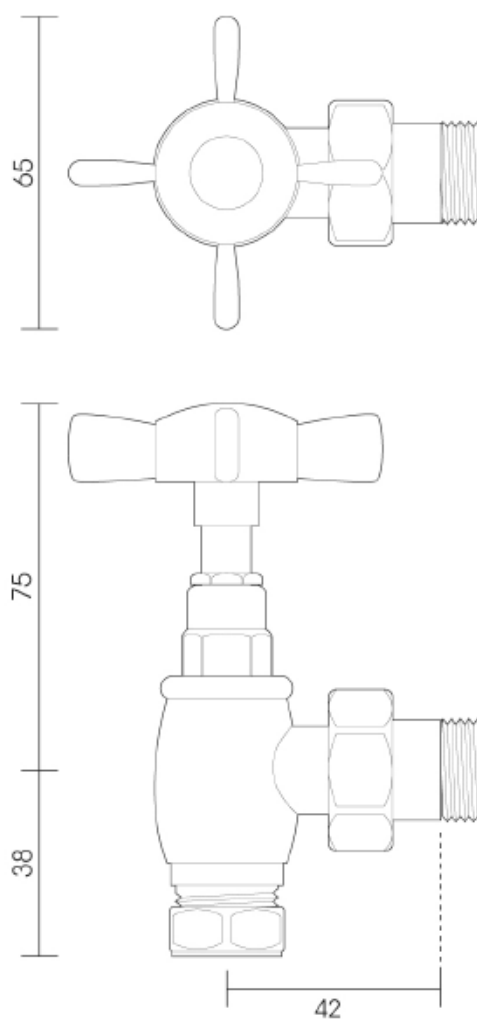

tradition radiator valves

Complete the look of your traditional heated towel warmer with our Traditon manual radiator valve.

Material	solid brass
Finishes	chrome, nickel, astonite, polished brass
Operation	manual