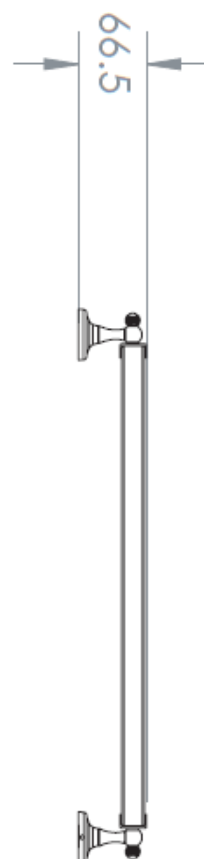

Dimensions	620mm(w) x 510mm(p) x 840mm(h)
Material	ceramic
Finish	white
Tap holes	1th, 2th, 3th
Overflow	yes

Material: solid brass  
Finishes: chrome, nickel  
Min. pressure: 0.2 bar

Dimensions	470mm(w) x 470mm(h) x 66.5mm(p)
Material	brass
Finishes	chrome, nickel

# burley

close coupled WC

Burley recreates the elegant style of the Edwardian period, whilst providing everyday practicality and durability.

Dimensions 520mm(w) x 730mm(p) x 780mm(h)  
Material ceramic  
Finish white