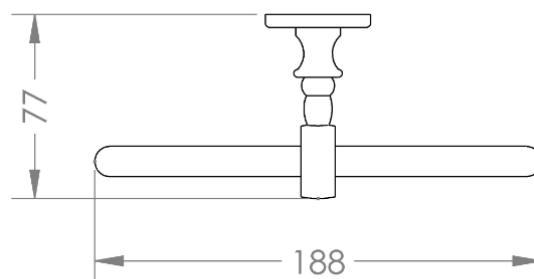

tradition towel ring

Create the perfect finishing touches to your bathroom with our extensive range of Tradition accessories, designed to complement our Tradition bathroom products, and available in a choice of beautiful finishes.

Material solid brass
Finishes chrome, nickel, astonite, inca, polished brass