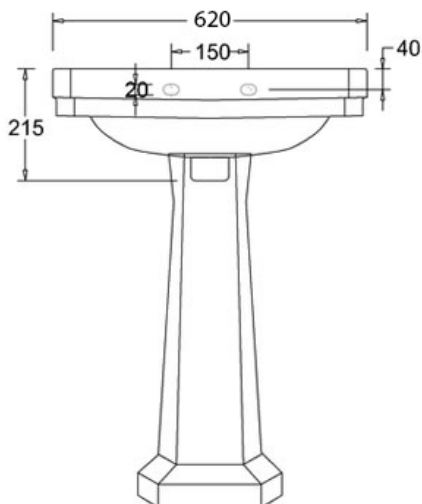

Dimensions	620mm(w) x 510mm(p) x 840mm(h)
Material	ceramic
Finish	white
Tap holes	1th, 2th, 3th
Overflow	yes

Dimensions	470mm(w) x 470mm(h) x 66.5mm(p)
Material	brass
Finishes	chrome, nickel

# burley

close coupled WC

Burley recreates the elegant style of the Edwardian period, whilst providing everyday practicality and durability.

Dimensions 520mm(w) x 730mm(p) x 780mm(h)  
Material ceramic  
Finish white

Dimensions	540mm(w) x 965mm(h) x 230mm(p)
Material	steel
Finishes	chrome, nickel, inca
Applications	closed circuit; dual fuel, electric only
BTUs	1337
Guarantee	15 years