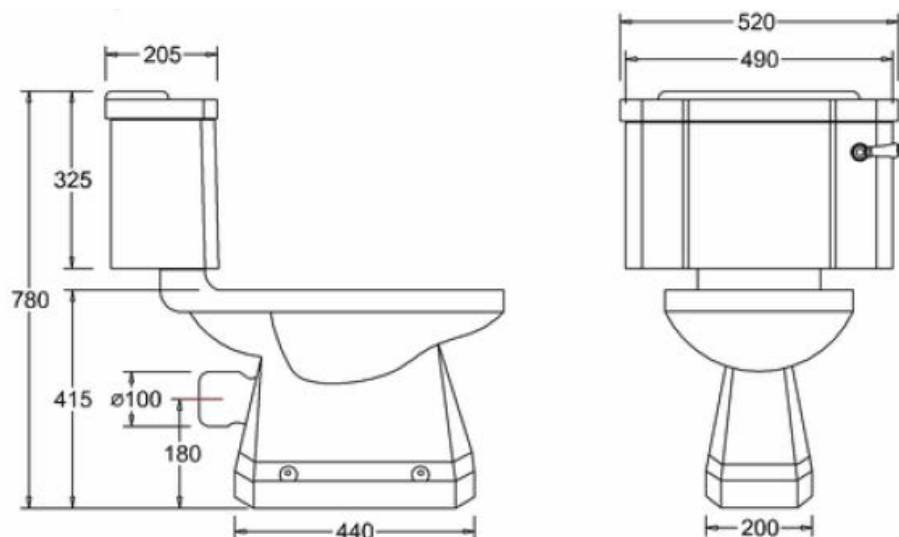

Dimensions	620mm(w) x 510mm(p) x 840mm(h)
Material	ceramic
Finish	white
Tap holes	1th, 2th, 3th
Overflow	yes

Dimensions	470mm(w) x 470mm(h) x 66.5mm(p)
Material	brass
Finishes	chrome, nickel

# burley

close coupled WC

Burley recreates the elegant style of the Edwardian period, whilst providing everyday practicality and durability.

Dimensions 520mm(w) x 730mm(p) x 780mm(h)  
Material ceramic  
Finish white

Dimensions	540mm(w) x 965mm(h) x 230mm(p)
Material	steel
Finishes	chrome, nickel, inca
Applications	closed circuit; dual fuel, electric only
BTUs	1337
Guarantee	15 years