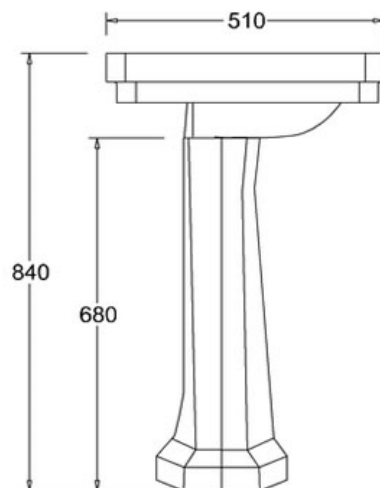

Dimensions	620mm(w) x 510mm(p) x 840mm(h)
Material	ceramic
Finish	white
Tap holes	1th, 2th, 3th
Overflow	yes

Dimensions	470mm(w) x 470mm(h) x 66.5mm(p)
Material	brass
Finishes	chrome, nickel

# burley

close coupled WC

Burley recreates the elegant style of the Edwardian period, whilst providing everyday practicality and durability.

Dimensions 520mm(w) x 730mm(p) x 780mm(h)  
Material ceramic  
Finish white

Dimensions	540mm(w) x 965mm(h) x 230mm(p)
Material	steel
Finishes	chrome, nickel, inca
Applications	closed circuit; dual fuel, electric only
BTUs	1337
Guarantee	15 years