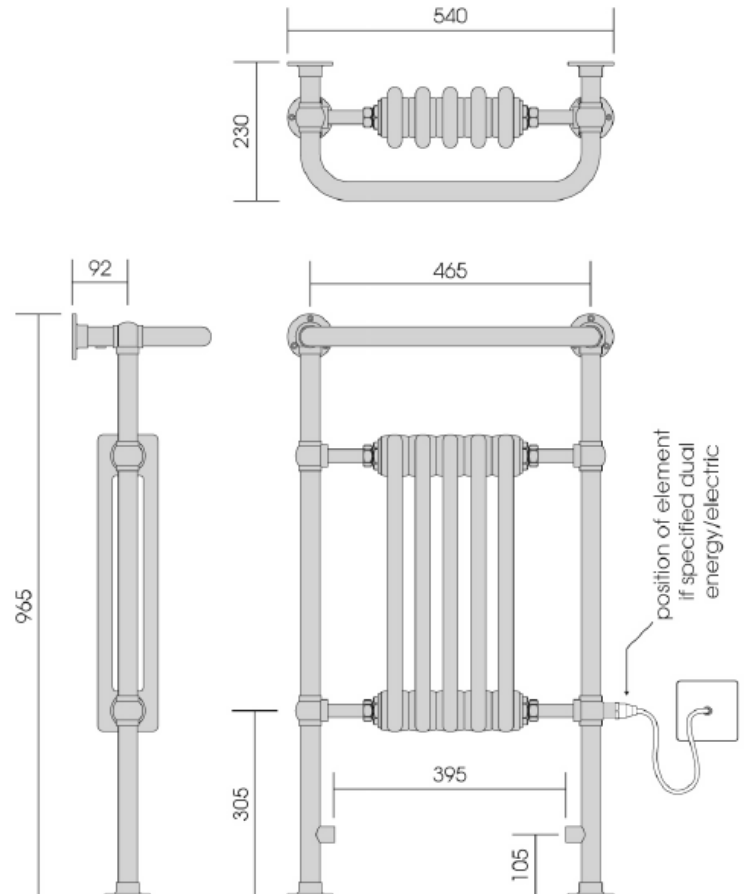

Dimensions	620mm(w) x 510mm(p) x 840mm(h)
Material	ceramic
Finish	white
Tap holes	1th, 2th, 3th
Overflow	yes

Dimensions	470mm(w) x 470mm(h) x 66.5mm(p)
Material	brass
Finishes	chrome, nickel

# burley

close coupled WC

Burley recreates the elegant style of the Edwardian period, whilst providing everyday practicality and durability.

Dimensions 520mm(w) x 730mm(p) x 780mm(h)  
Material ceramic  
Finish white

Dimensions	540mm(w) x 965mm(h) x 230mm(p)
Material	steel
Finishes	chrome, nickel, inca
Applications	closed circuit; dual fuel, electric only
BTUs	1337
Guarantee	15 years