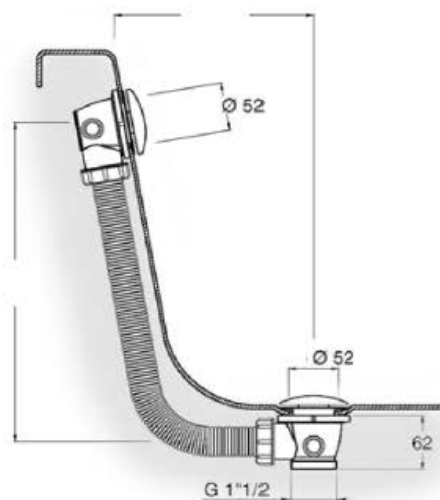

zyam klik bath waste & overflow

An exclusive range of beautiful contemporary brassware, Zyam's simplicity creates an understated design statement in any bathroom. Crafted from the finest materials, and exceptionally good value.

Material   solid brass
Finishes   chrome, astonite, nickel, polished brass
Suitable for most single and double ended baths