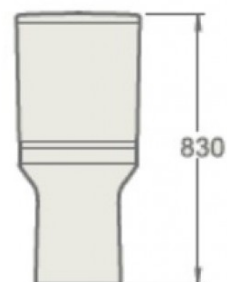

Dimensions	360mm(w) x 650mm(p) x 830mm(h)
Material	ceramic
Finish	white
Additional	quick release soft close slim seat & cover

## Dimensions

600mm(w) x 455mm(p) x 400mm(h)

750mm(w) x 455mm(p) x 400mm(h)

900mm(w) x 455mm(p) x 400mm(h)

Colour options gloss white, gloss grey, fleetwood

600mm

750mm

900mm