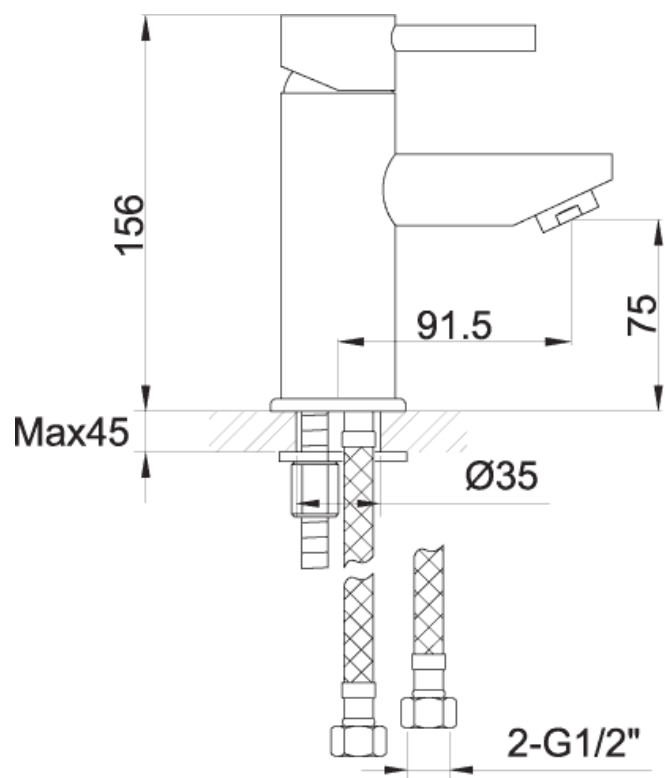

750mm

active

1-hole single lever basin mixer with click klack waste

A simple, versatile range of beautiful contemporary brassware, crafted from the finest materials, and exceptionally good value to suit any budget.

Material solid brass
Finish chrome
Min. pressure 0.2 bar