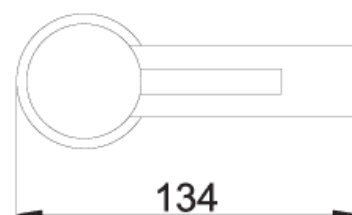

active

1-hole single lever basin mixer with click klack waste

A simple, versatile range of beautiful contemporary brassware, crafted from the finest materials, and exceptionally good value to suit any budget.

Material solid brass
Finish chrome
Min. pressure 0.2 bar