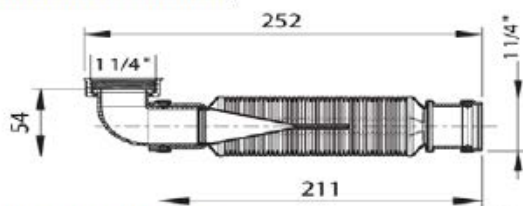

## Dimensions

600mm(w) x 455mm(p) x 400mm(h)

750mm(w) x 455mm(p) x 400mm(h)

900mm(w) x 455mm(p) x 400mm(h)

Colour options gloss white, gloss grey, fleetwood

600mm

750mm

900mm

# furniture basin trap

This trap is recommended for use with our furniture ranges due to its compact size and versatility.

- ▶ Extra flat only 54mm height in horizontal position - saves space
- ▶ Complete flexibility for easy and quick installation
- ▶ Horizontal and vertical use
- ▶ No risk of de-siphoning
- ▶ Integrated ventilation of waste pipe
- ▶ Drain odours blocked by silicone membrane
- ▶ Up to 300,000 water passes
- ▶ Watertight to 1m in cold water (15°C) and 1m of hot water (95°C)

### Horizontal position use