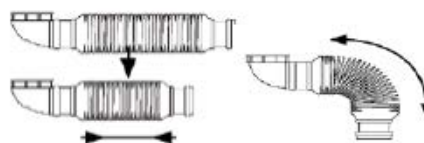

Vertical position use