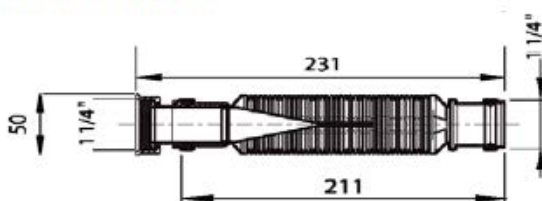

Vertical position use