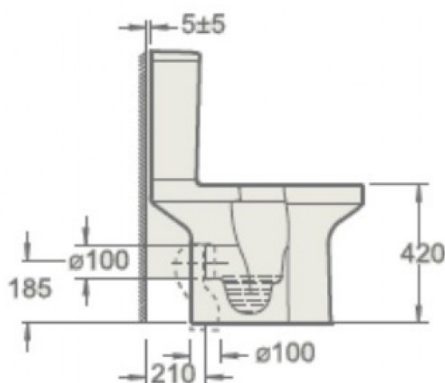

Dimensions	360mm(w) x 650mm(p) x 830mm(h)
Material	ceramic
Finish	white
Additional	quick release soft close slim seat & cover

## Dimensions

600mm(w) x 455mm(p) x 400mm(h)

750mm(w) x 455mm(p) x 400mm(h)

900mm(w) x 455mm(p) x 400mm(h)

Colour options gloss white, gloss grey, fleetwood

600mm

750mm

900mm

Dimensions	500mm(w) x 700mm(h) x 45mm(p)
Orientation	portrait only
Steamfree	optional demister pad available