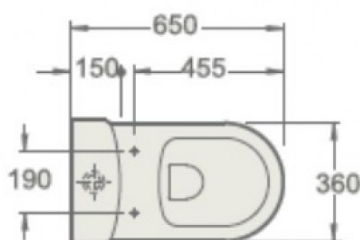

Dimensions	360mm(w) x 650mm(p) x 830mm(h)
Material	ceramic
Finish	white
Additional	quick release soft close slim seat & cover

## Dimensions

600mm(w) x 455mm(p) x 400mm(h)

750mm(w) x 455mm(p) x 400mm(h)

900mm(w) x 455mm(p) x 400mm(h)

Colour options gloss white, gloss grey, fleetwood

600mm

750mm

900mm

Dimensions	500mm(w) x 700mm(h) x 45mm(p)
Orientation	portrait only
Steamfree	optional demister pad available