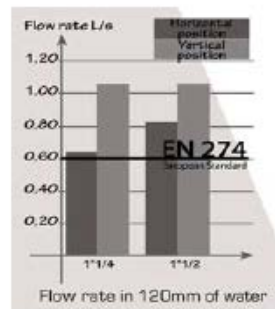

furniture basin trap

This trap is recommended for use with our furniture ranges due to its compact size and versatility.

- Extra flat only 54mm height in horizontal position - saves space
- Complete flexibility for easy and quick installation
- Horizontal and vertical use
- No risk of de-siphoning
- Integrated ventilation of waste pipe
- Drain odours blocked by silicone membrane
- Up to 300,000 water passes
- Watertight to 1m in cold water (15°C) and 1m of hot water (95°C)

Horizontal position use

Vertical position use