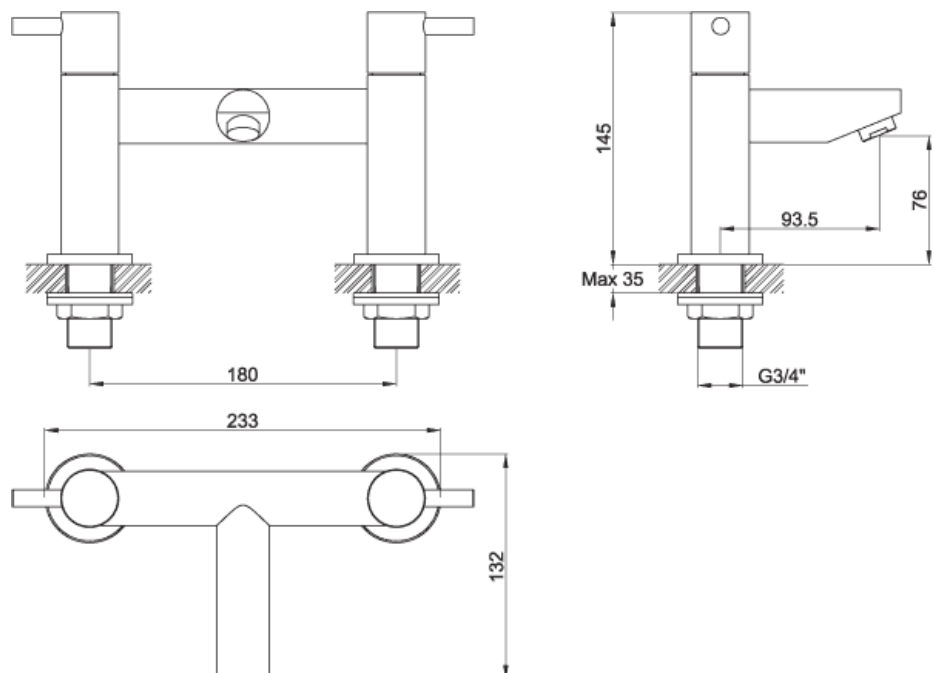

active

deck mounted bath filler

A simple, versatile range of beautiful contemporary brassware, crafted from the finest materials, and exceptionally good value to suit any budget.

Material solid brass
Finish chrome
Min. pressure 0.2 bar