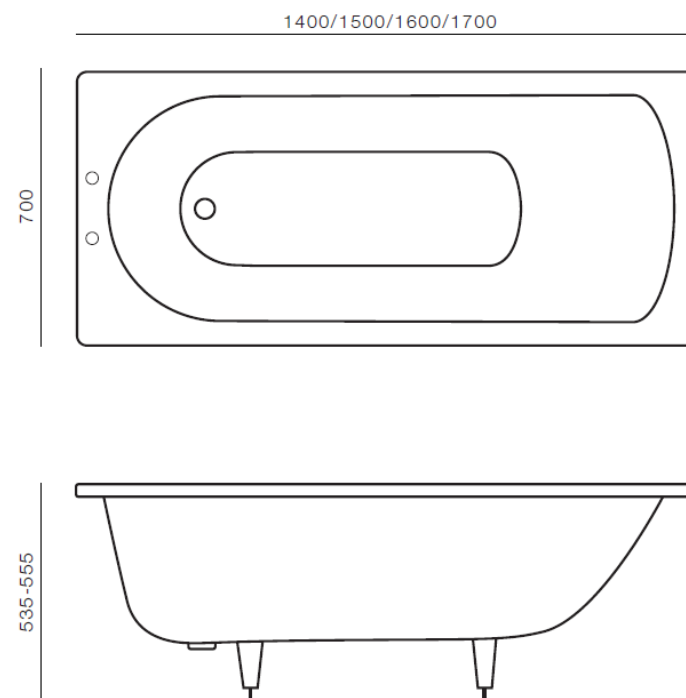

astonian inset steel bath

Manufactured from high grade steel, our Astonain inset bath is perfect as a simple, everyday bath at a price to suit all budgets.

Material   enamelled steel
Finish   white
Tap holes   nth, 2th

Capacities 67 L / 82 L / 93 L / 97 L