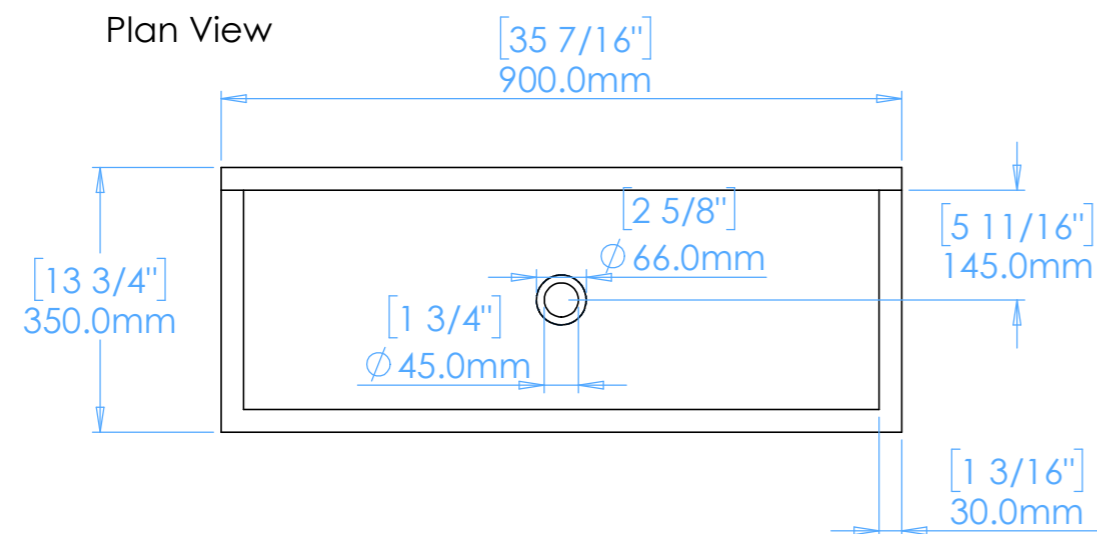

# Kern B1

NOTES

Unless otherwise specified, dimensions are in millimeters.

Kast take no responsibility for any dimensions obtained by scaling from this drawing.

DIMENSIONS:

L900mm (35 7/16inches)  
 W350mm (13 3/4inches)  
 H405mm (15 15/16inches)

CODE:	K.B1
WEIGHT:	72kg / 159lbs
BRACKETS:	Included
DRAWN BY:	DB
TOLERANCE:	+/- 3mm