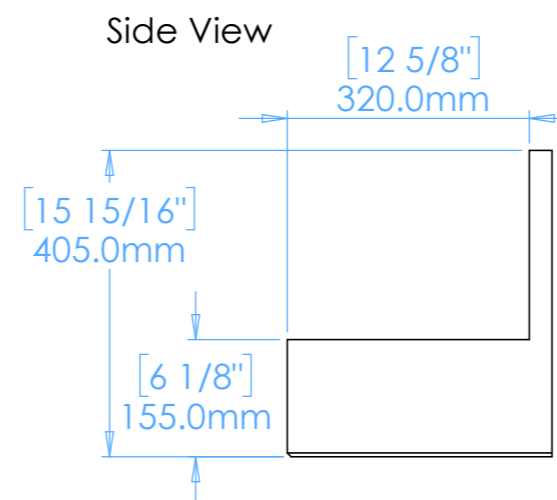

# Kern B1

NOTES

Unless otherwise specified, dimensions are in millimeters.

Kast take no responsibility for any dimensions obtained by scaling from this drawing.

DIMENSIONS:

L900mm (35 7/16inches)  
 W350mm (13 3/4inches)  
 H405mm (15 15/16inches)

CODE:	K.B1
WEIGHT:	72kg / 159lbs
BRACKETS:	Included
DRAWN BY:	DB
TOLERANCE:	+/- 3mm