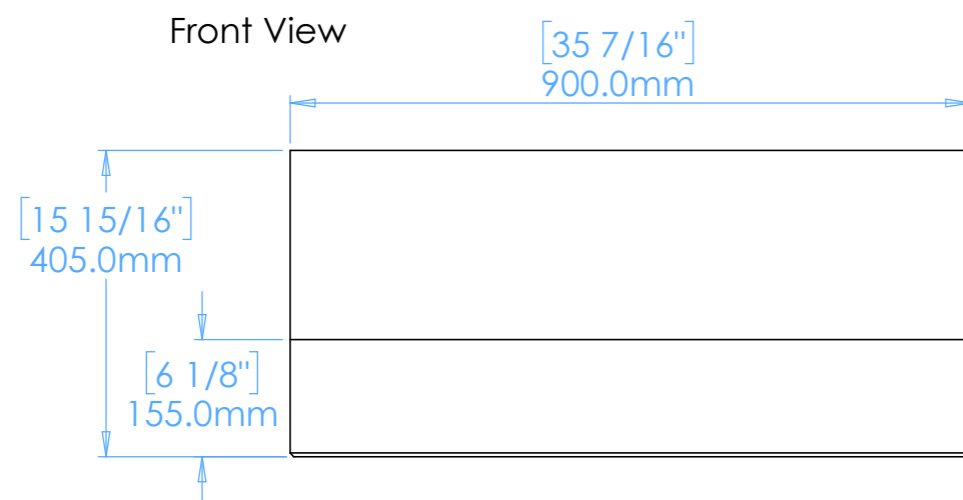

# Kern B1

NOTES

Unless otherwise specified, dimensions are in millimeters.

Kast take no responsibility for any dimensions obtained by scaling from this drawing.

DIMENSIONS:

L900mm (35 7/16inches)  
 W350mm (13 3/4inches)  
 H405mm (15 15/16inches)

CODE:	K.B1
WEIGHT:	72kg / 159lbs
BRACKETS:	Included
DRAWN BY:	DB
TOLERANCE:	+/- 3mm