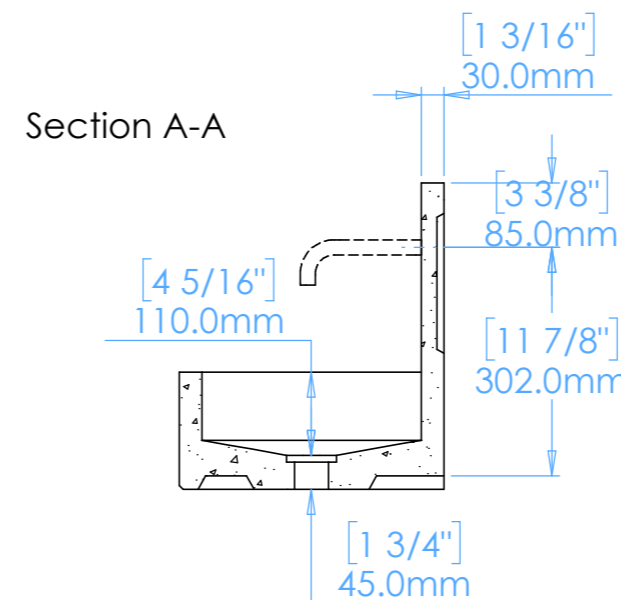

# Kern B1

NOTES

Unless otherwise specified, dimensions are in millimeters.

Kast take no responsibility for any dimensions obtained by scaling from this drawing.

DIMENSIONS:

L900mm (35 7/16inches)  
 W350mm (13 3/4inches)  
 H405mm (15 15/16inches)

CODE:	K.B1
WEIGHT:	72kg / 159lbs
BRACKETS:	Included
DRAWN BY:	DB
TOLERANCE:	+/- 3mm