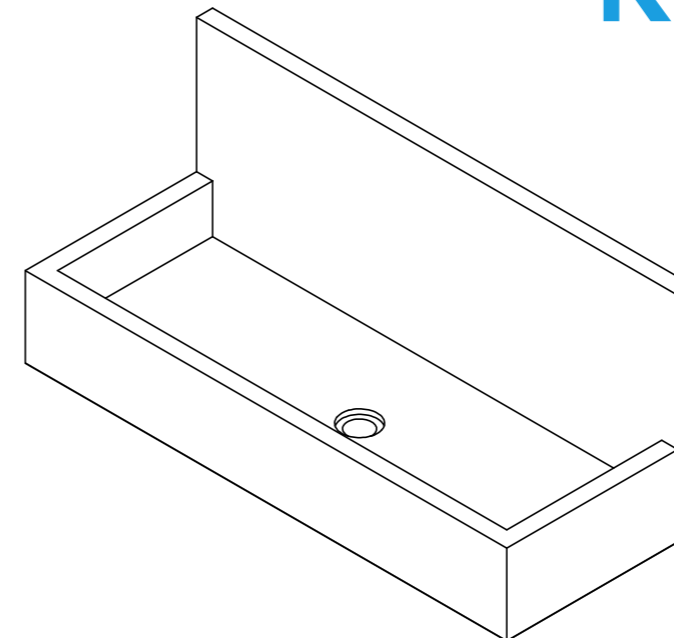

# Kern B1

NOTES

Unless otherwise specified, dimensions are in millimeters.

Kast take no responsibility for any dimensions obtained by scaling from this drawing.

DIMENSIONS:

L900mm (35 7/16inches)  
 W350mm (13 3/4inches)  
 H405mm (15 15/16inches)

CODE:	K.B1
WEIGHT:	72kg / 159lbs
BRACKETS:	Included
DRAWN BY:	DB
TOLERANCE:	+/- 3mm