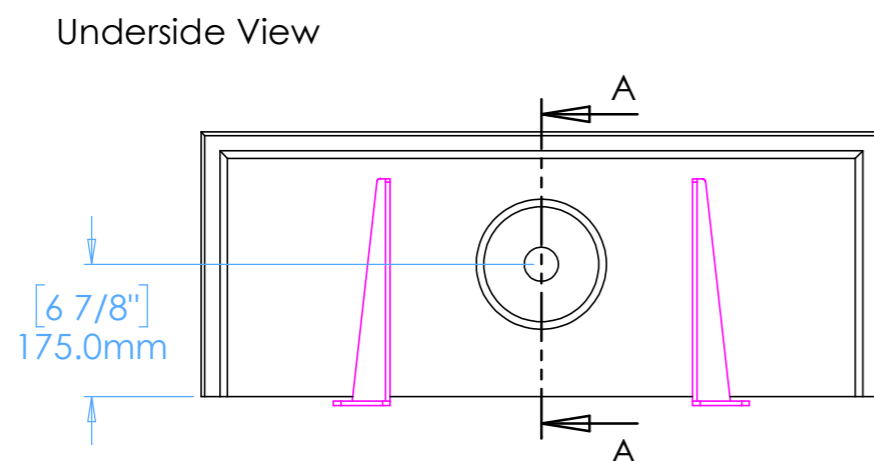

# Kern B1

NOTES

Unless otherwise specified, dimensions are in millimeters.

Kast take no responsibility for any dimensions obtained by scaling from this drawing.

DIMENSIONS:

L900mm (35 7/16inches)  
 W350mm (13 3/4inches)  
 H405mm (15 15/16inches)

CODE:	K.B1
WEIGHT:	72kg / 159lbs
BRACKETS:	Included
DRAWN BY:	DB
TOLERANCE:	+/- 3mm