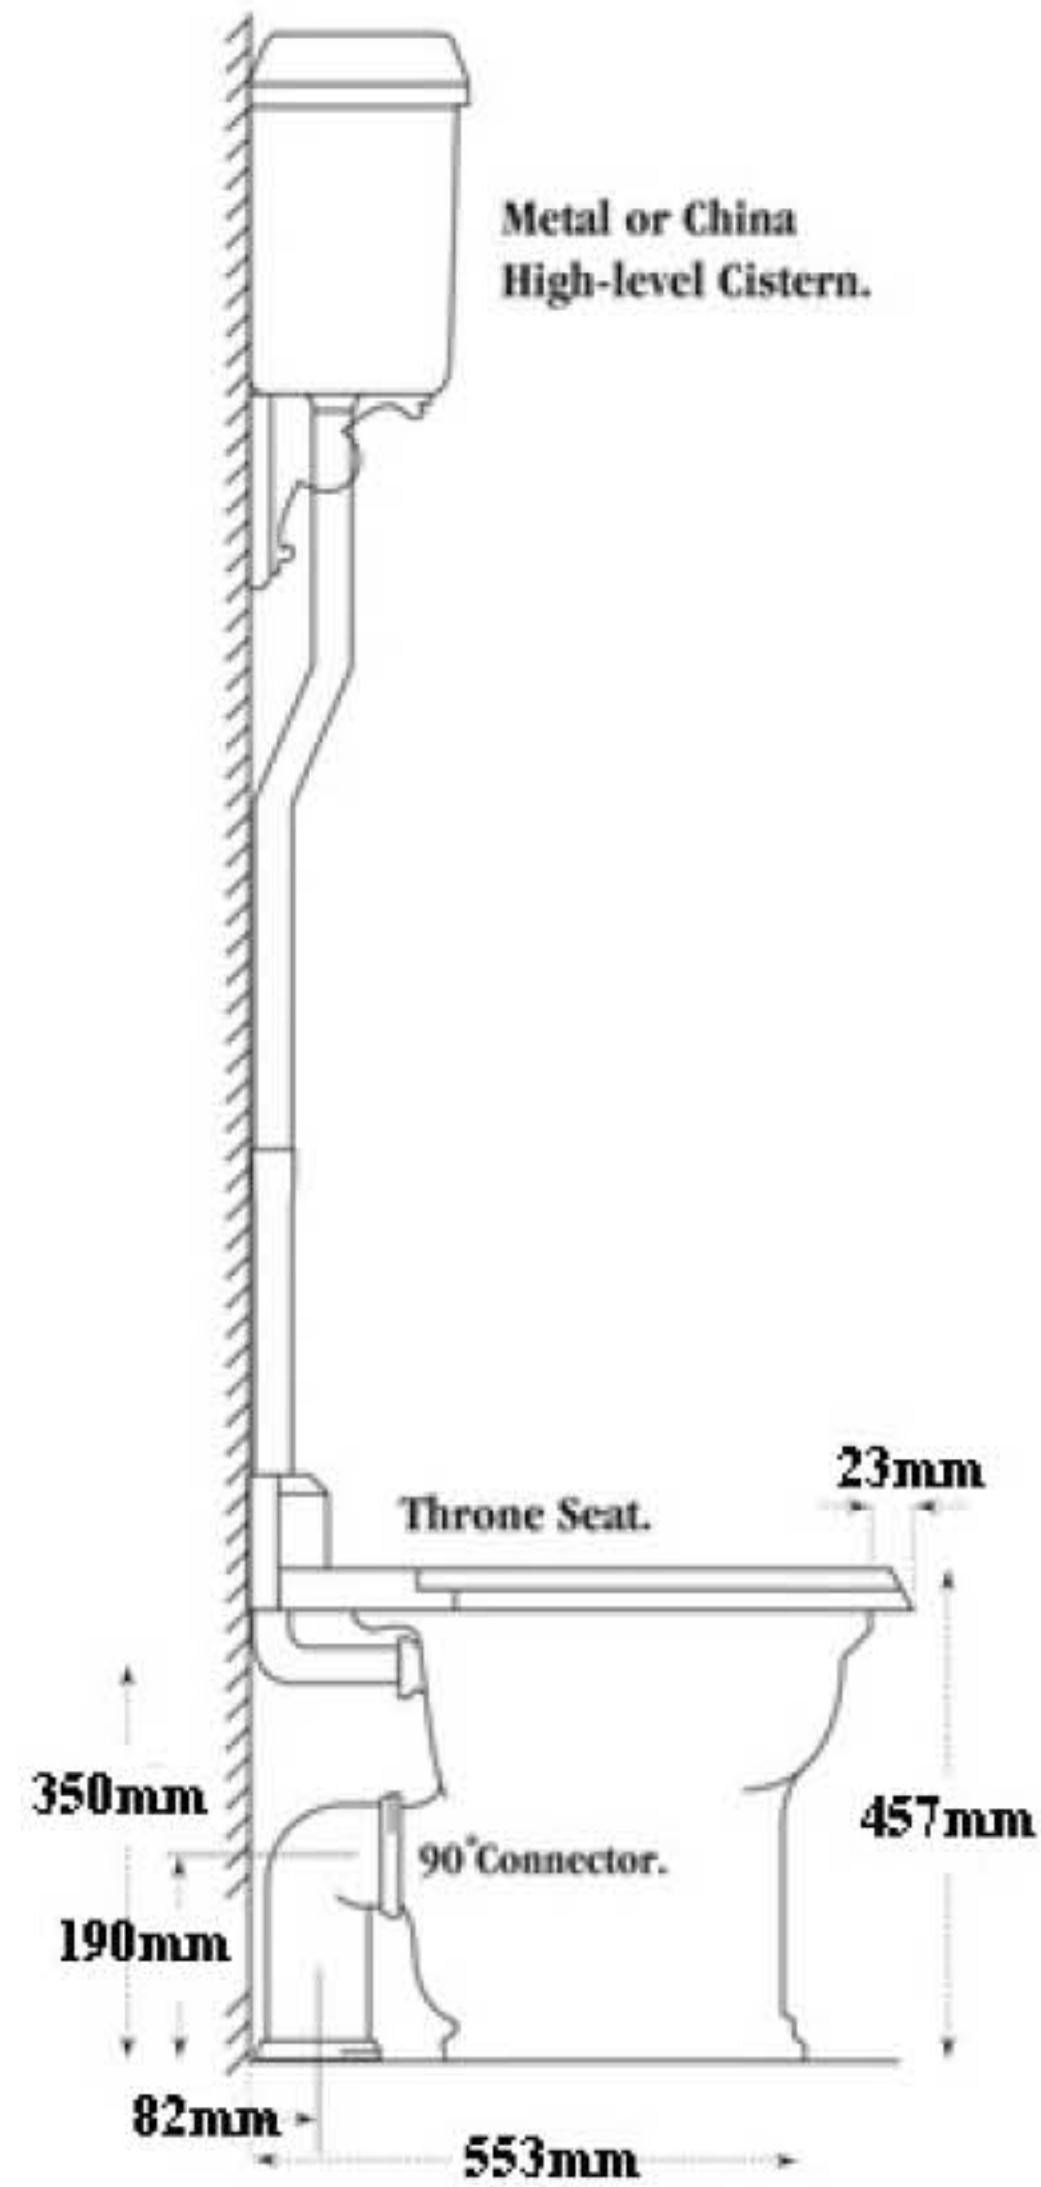

PRODUCT DIMENSIONS
HIGH-LEVEL WC SET

High-level china Cistern.

High-level metal Cistern.