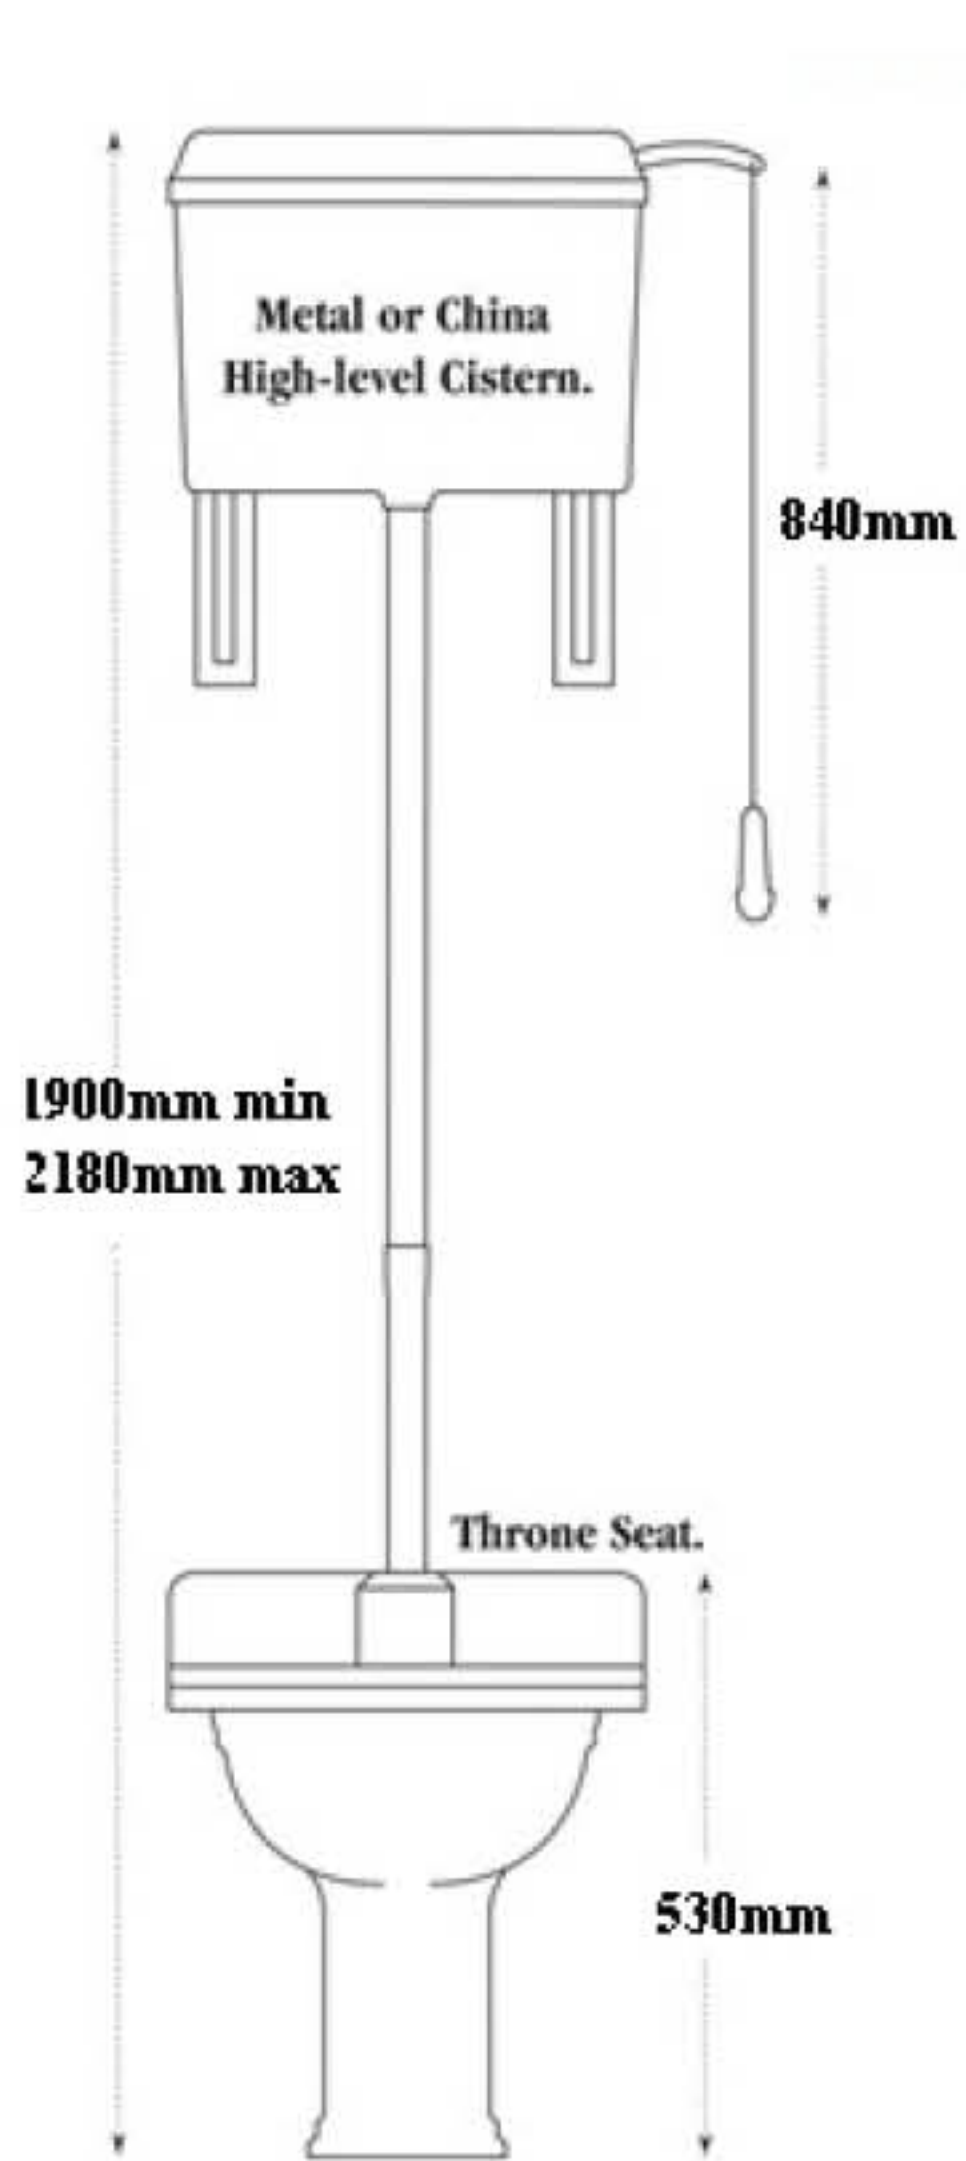

PRODUCT DIMENSIONS
HIGH-LEVEL WC SET

High-level china Cistern.

High-level metal Cistern.