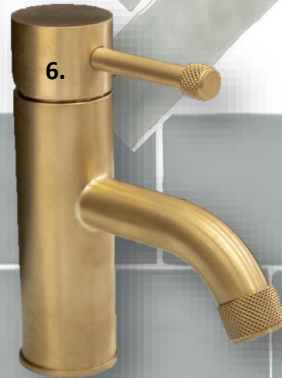

Design presentation

Mrs Martha Hannan

Family Bathroom

28-06-2022

1. Wall paint :Skylight 205
2. Floor tile : Carrara 600x600
3. Shower tile: Lazul blue brick (option 1)
4. Shower tile: Cosmopolitan Mint(option 2)
5. Bath paint :De nimes 299
6. Scuffed brass finish brassware
7. Wallpaper

2.

4.

6.

3.

5.

7.

MRS Martha Hannan
FAMILY BATHROOM WALLPAPER 3D VISUALS

1. Wall paint :Light Blue 22
2. Floor tile : Carrara 600x600
3. Shower tile: Lazul blue brick (option 1)
4. Shower tile: Cosmopolitan Mint(option 2)
5. Bath paint :Crad Room green 79
6. Scuffed brass finish brassware
7. Wall panelling paint : strong white 2001

MRS Martha Hannan
FAMILY BATHROOM WOOD PANELLING 3D

MRS Martha Hannan
FAMILY BATHROOM – WITH ACME / AXIS BRASSWARE IN SCUFFED BRASS