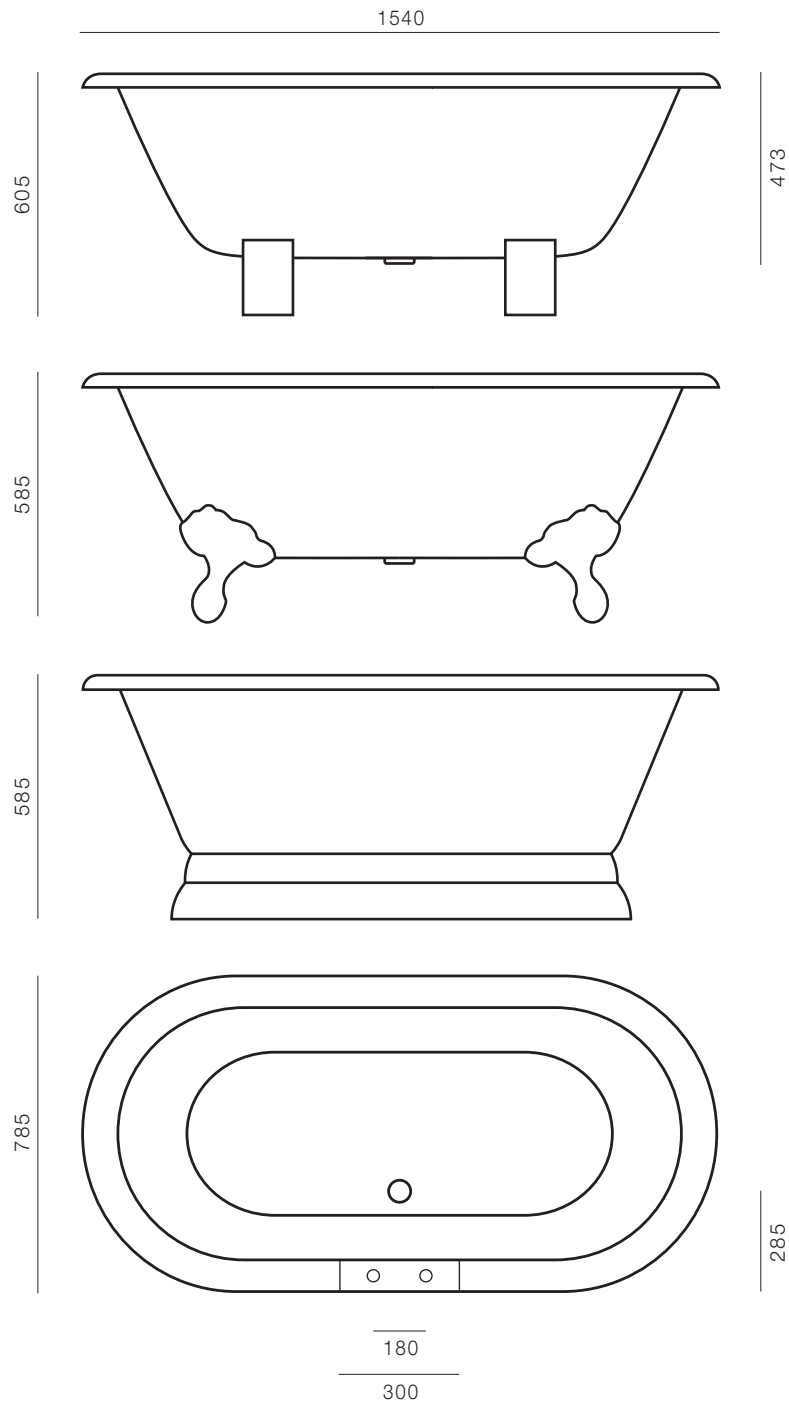

# astonian verona

**double ended cast iron bath** none or 2 tapholes  
options: wooden sleepers, ball and claw feet, pedestal

Weight 115 kg  
Capacity 170 L

tis verona 3/08 dimensions are measured to nearest 5mm and may vary due to manufacturing process