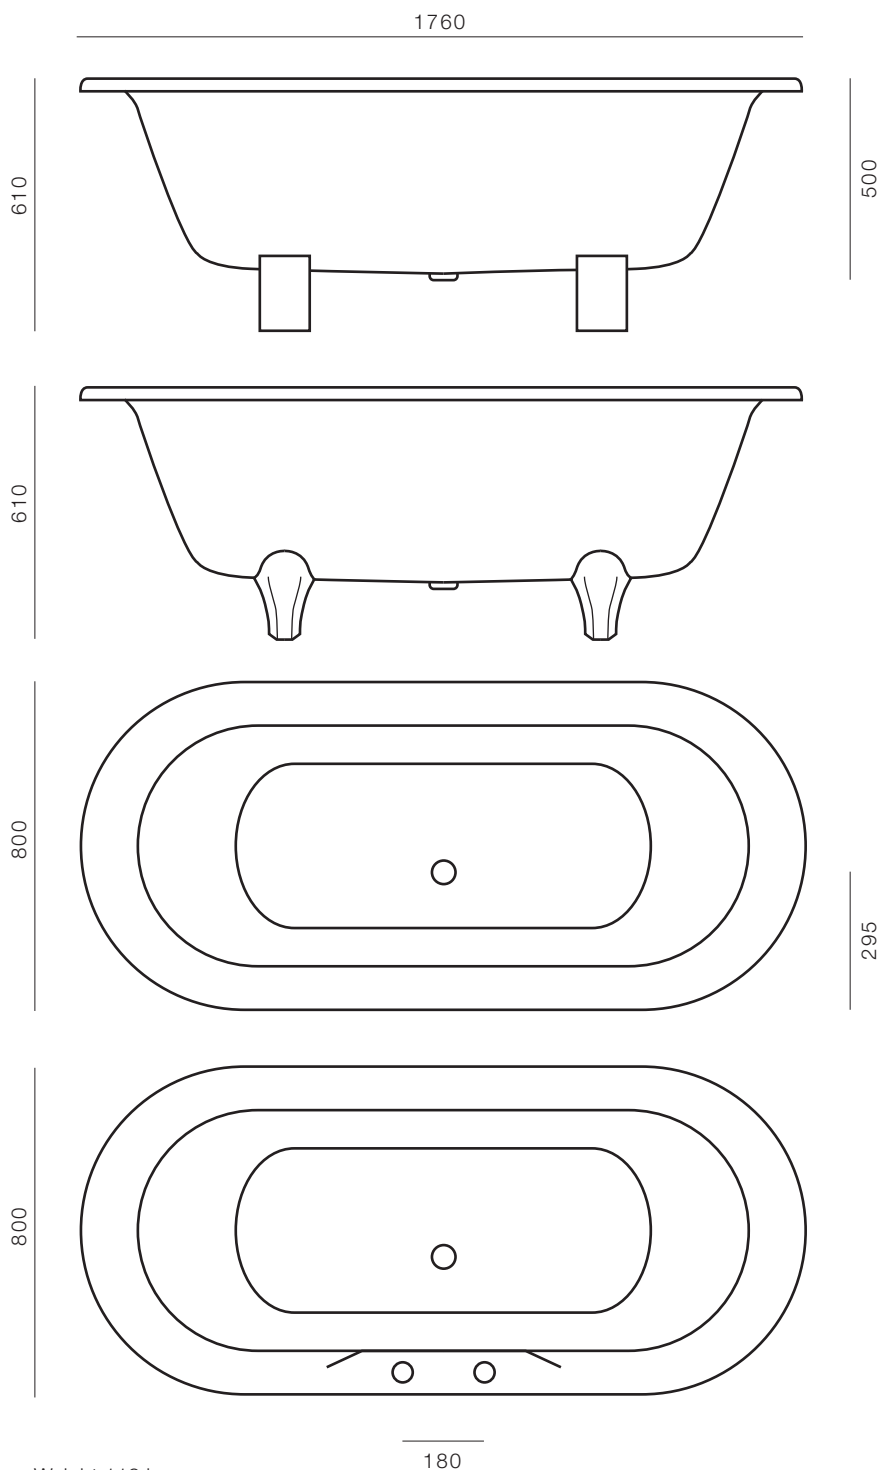

tivoli

double ended cast iron bath none or 2 tapholes
options: wooden sleepers, cast iron feet

Weight 118 kg
Capacity 175 L

tivoli 3/09 dimensions are measured to nearest 5mm and may vary due to manufacturing process