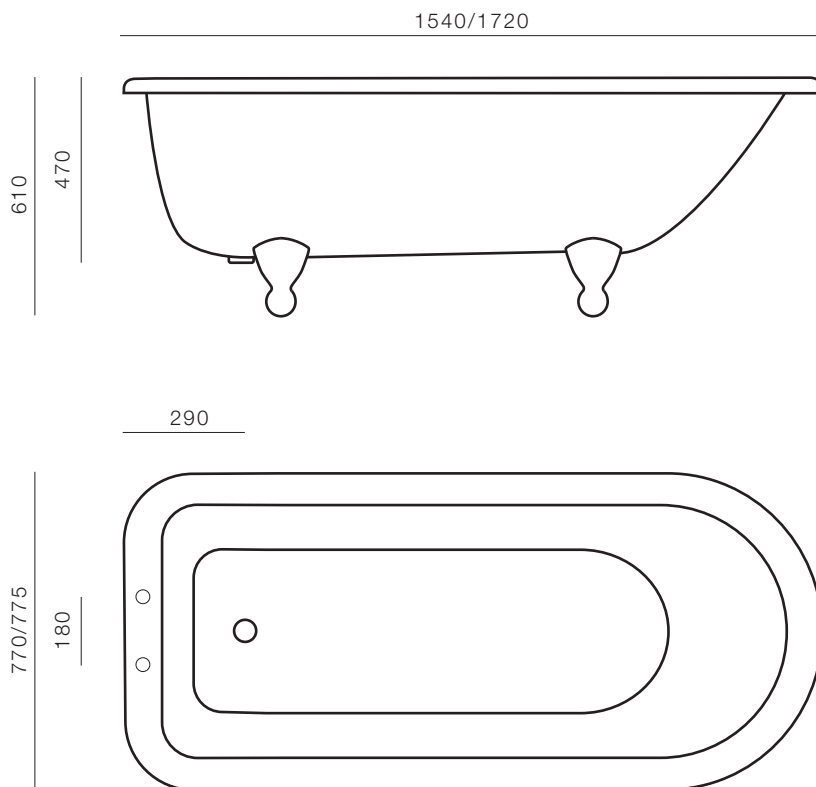

astonian rolltop

single ended cast iron bath none or 2 tapholes
ball and claw feet, 1540 x 770, 1720 x 775

Weights 116 kg / 132 kg
Capacities 200 L / 225 L

tis rolltop 3/09 dimensions are measured to nearest 5mm and may vary due to manufacturing process