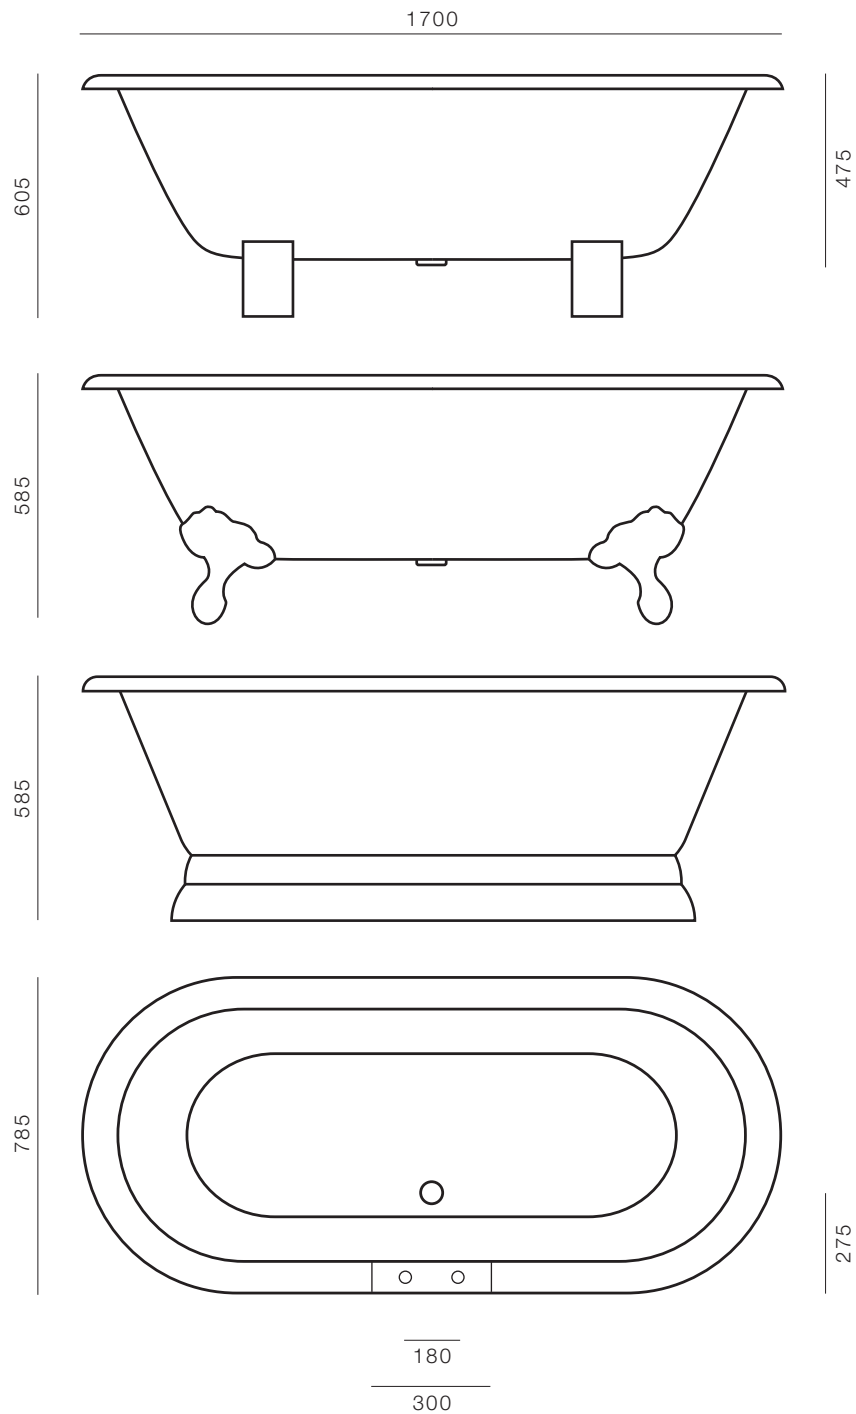

astonian rimini

double ended cast iron bath none or 2 tapholes
options: wooden sleepers, ball and claw feet, pedestal

Weight 130 kg
Capacity 190 L

its rimini 3/09 dimensions are measured to nearest 5mm and may vary due to manufacturing process