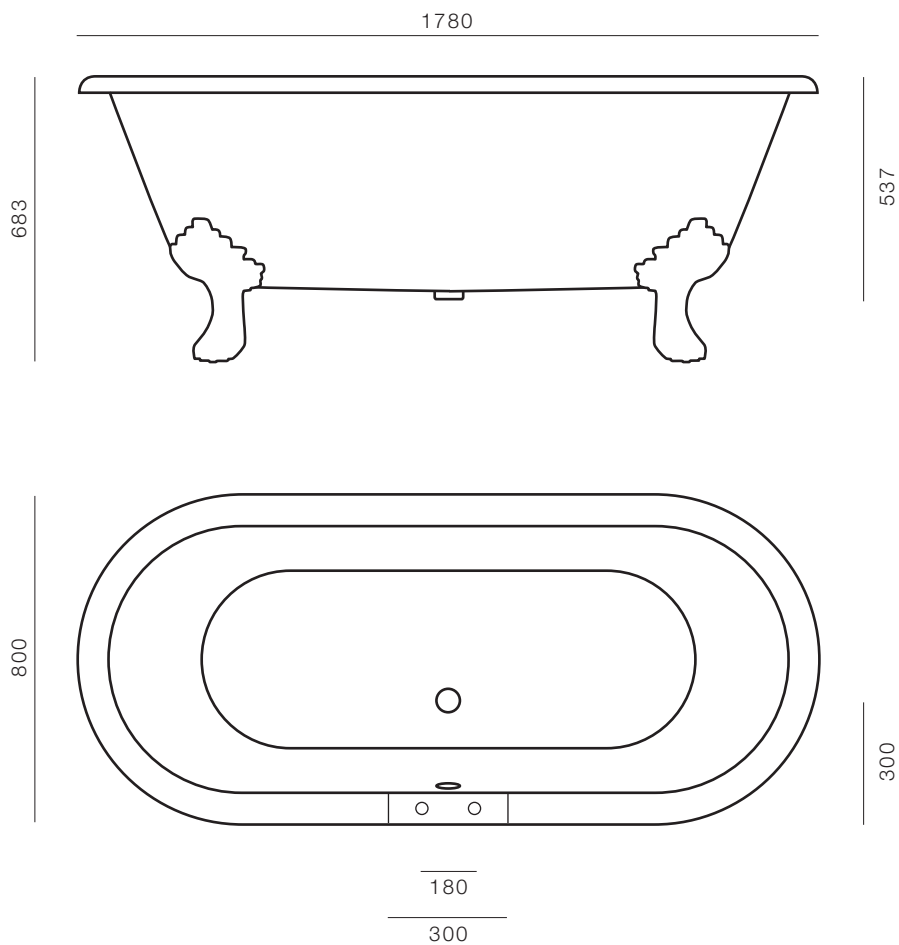

luxor

double ended cast iron bath none or two tapholes
ornate feet

Weight 163 kg
Capacity 240 L

tis luxor 1/11 dimensions are measured to nearest 5mm and may vary due to manufacturing process