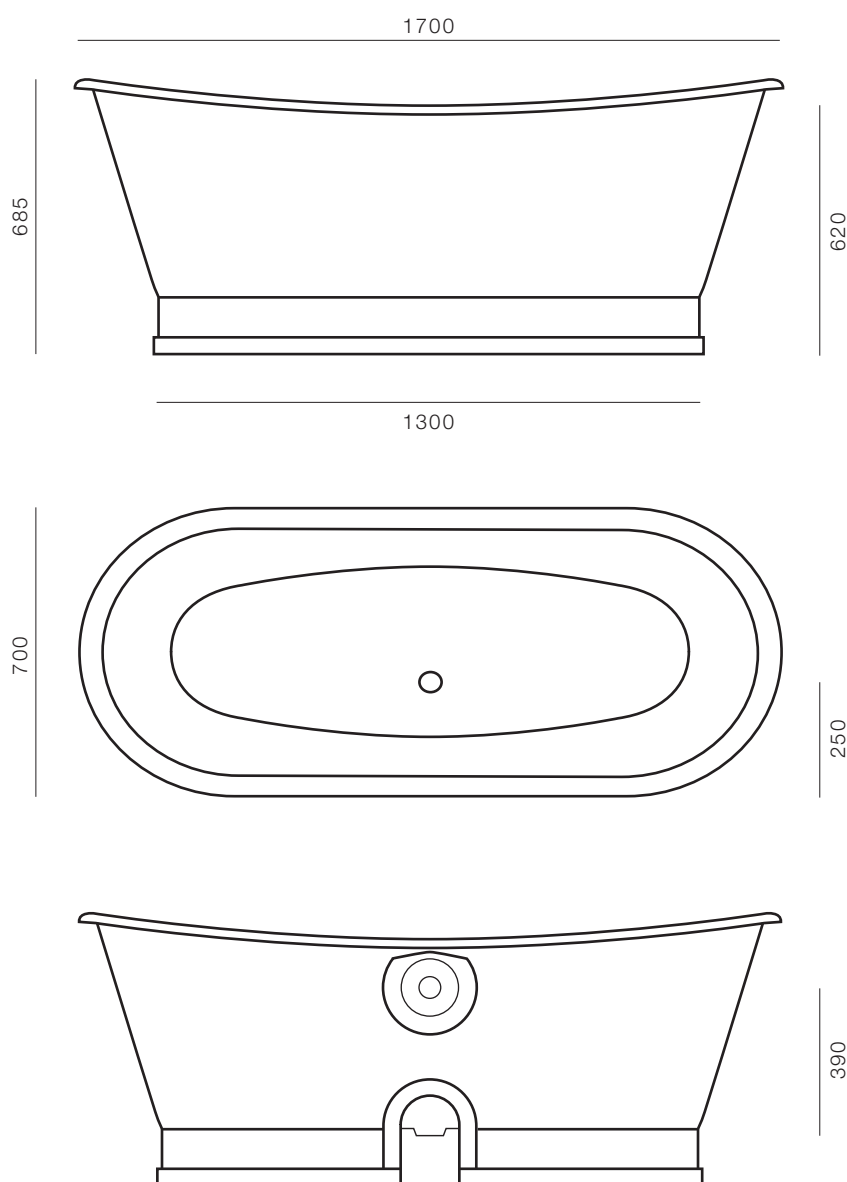

epoca

double ended cast iron bath no tapholes

rear view showing waste and overflow detail

Weight 198 kg
Capacity 215 L

tis epoca 3/09 dimensions are measured to nearest 5mm and may vary due to manufacturing process